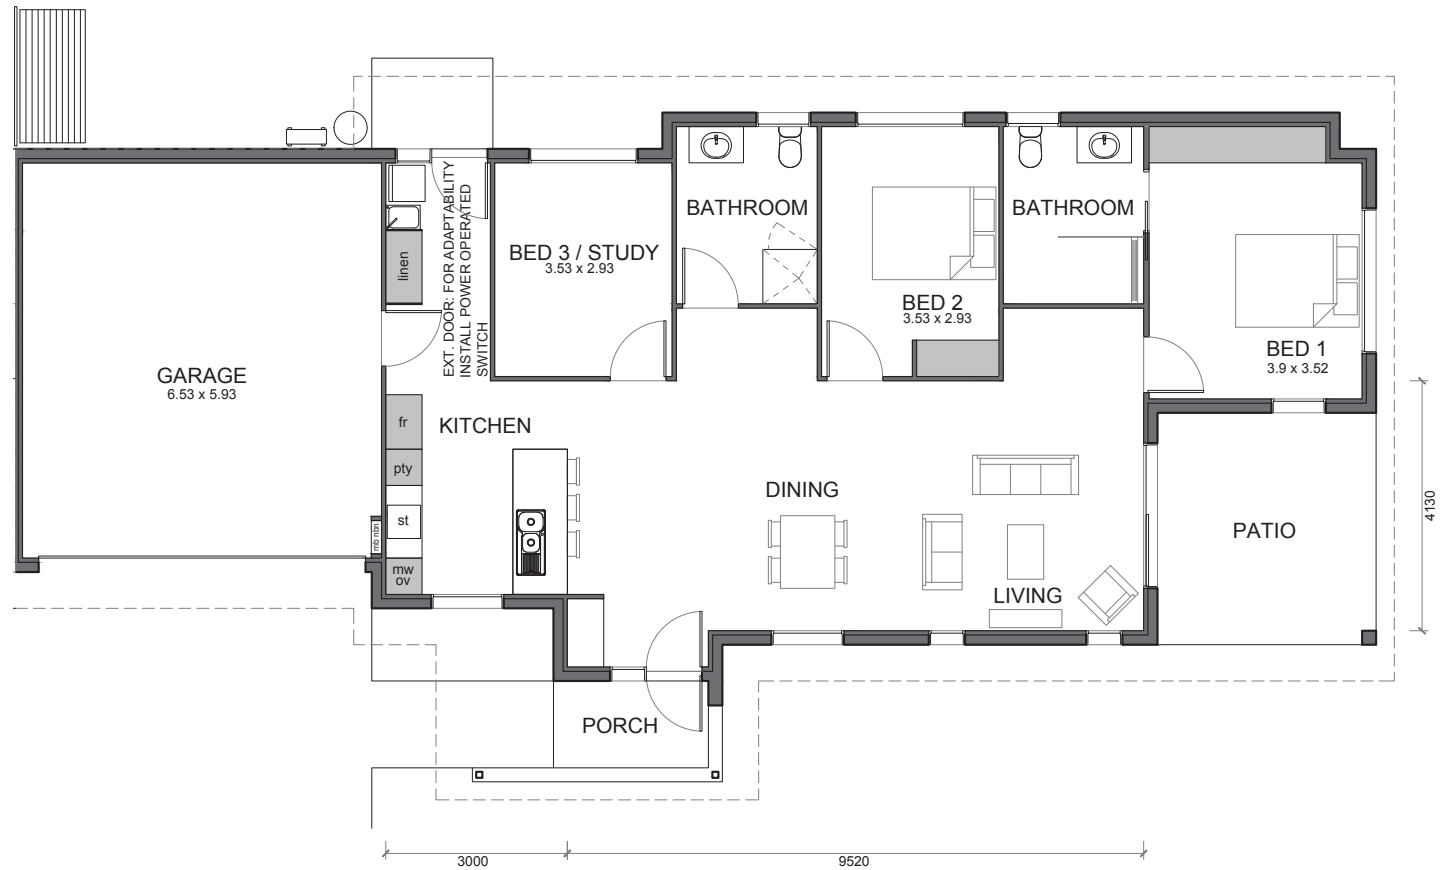

## OAK TREE

RETIREMENT VILLAGES

| RUTHERFORD |

AREA TOTAL

189m<sup>2</sup>

Call 1300 367 155  
[oaktreegroup.com.au](http://oaktreegroup.com.au)

Disclaimer: These plans are for marketing purposes only and whilst are generally typical of the villa layout, some minor variations may apply. Final layout is subject to detailed input from service consultants and authorities. Furniture shown in plans not included. External fixtures may differ from this plan. Total area is indicative only as measured to external face wall.