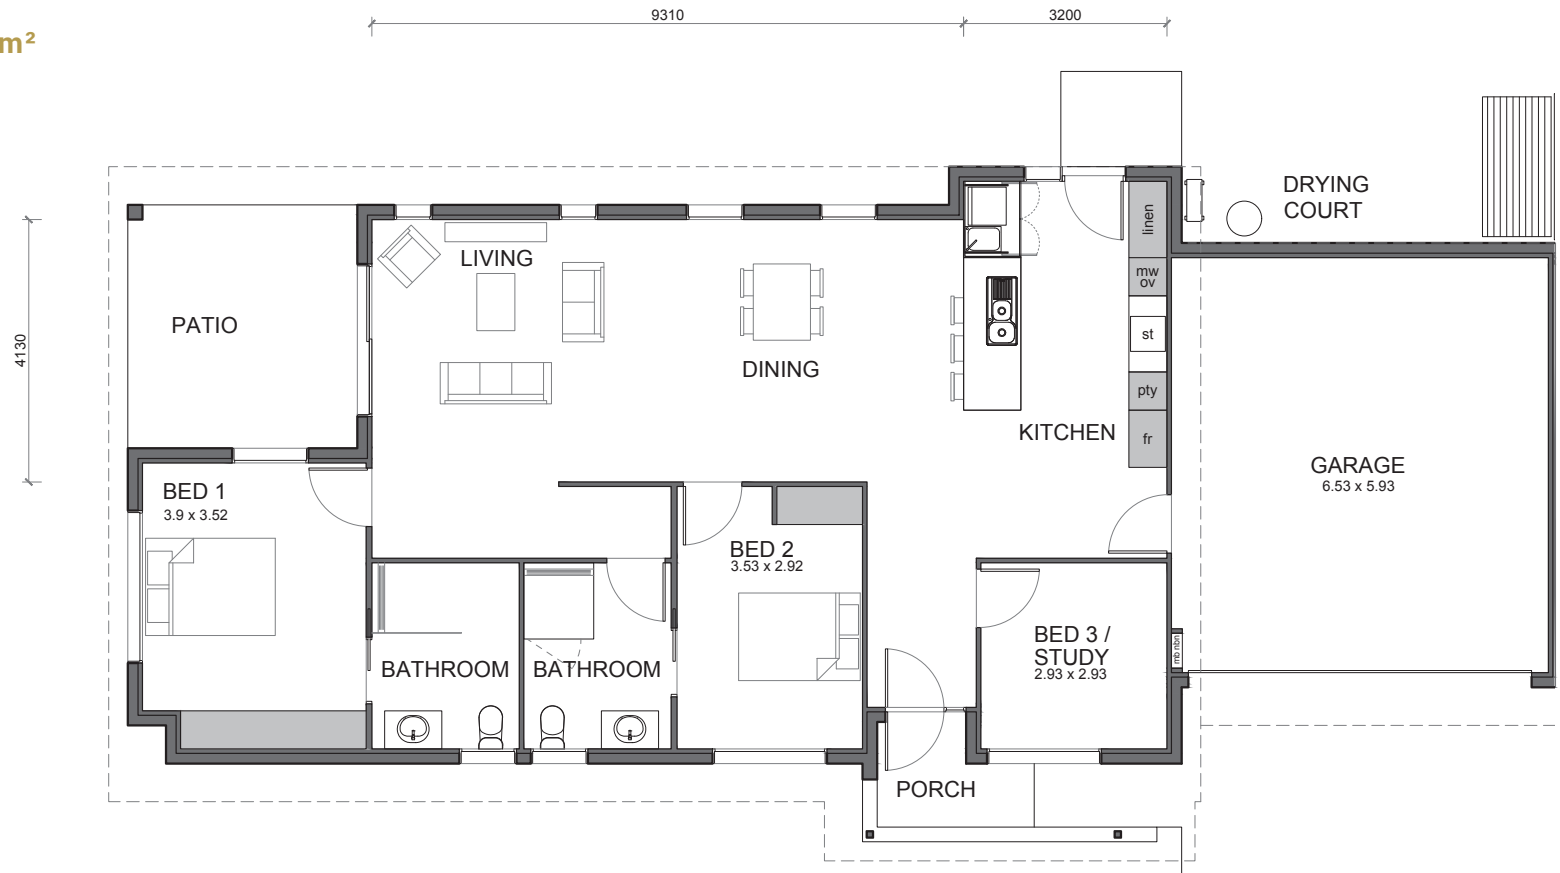

# OAK TREE

RETIREMENT VILLAGES

| RUTHERFORD |

AREA TOTAL

192.5m<sup>2</sup>

Call 1300 367 155  
[oaktreegrup.com.au](http://oaktreegrup.com.au)

Disclaimer: These plans are for marketing purposes only and whilst are generally typical of the villa layout, some minor variations may apply. Final layout is subject to detailed input from service consultants and authorities. Furniture shown in plans not included. External fixtures may differ from this plan. Total area is indicative only as measured to external face wall.