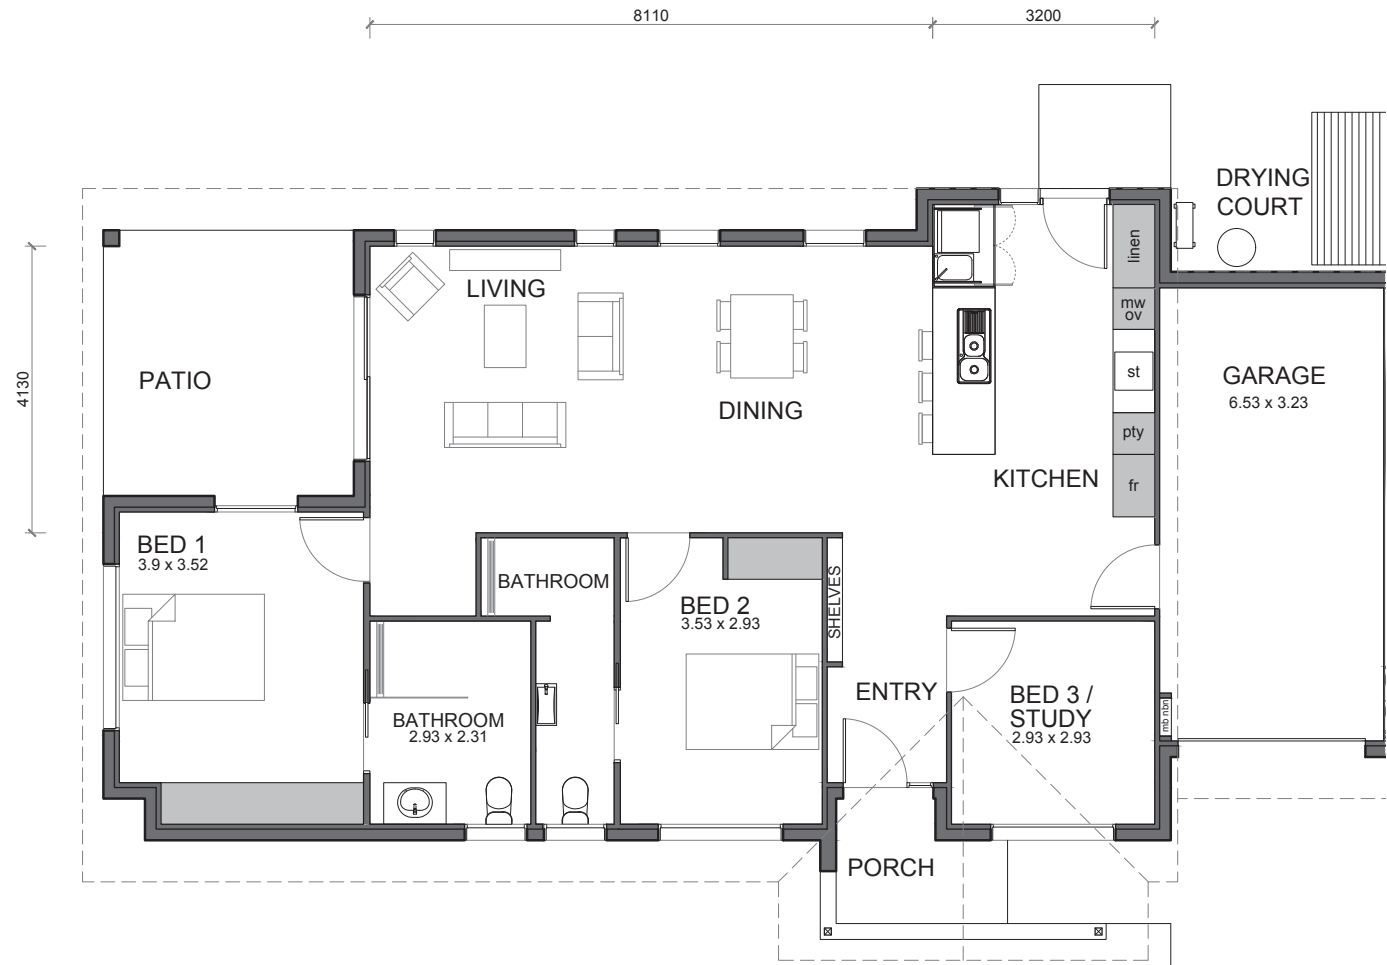

CAMPBELL

OAK TREE

RETIREMENT VILLAGES

| RUTHERFORD |

AREA TOTAL

163.5m²

Call 1300 367 155
oaktreegroup.com.au

Disclaimer: These plans are for marketing purposes only and whilst are generally typical of the villa layout, some minor variations may apply. Final layout is subject to detailed input from service consultants and authorities. Furniture shown in plans not included. External fixtures may differ from this plan. Total area is indicative only as measured to external face wall.