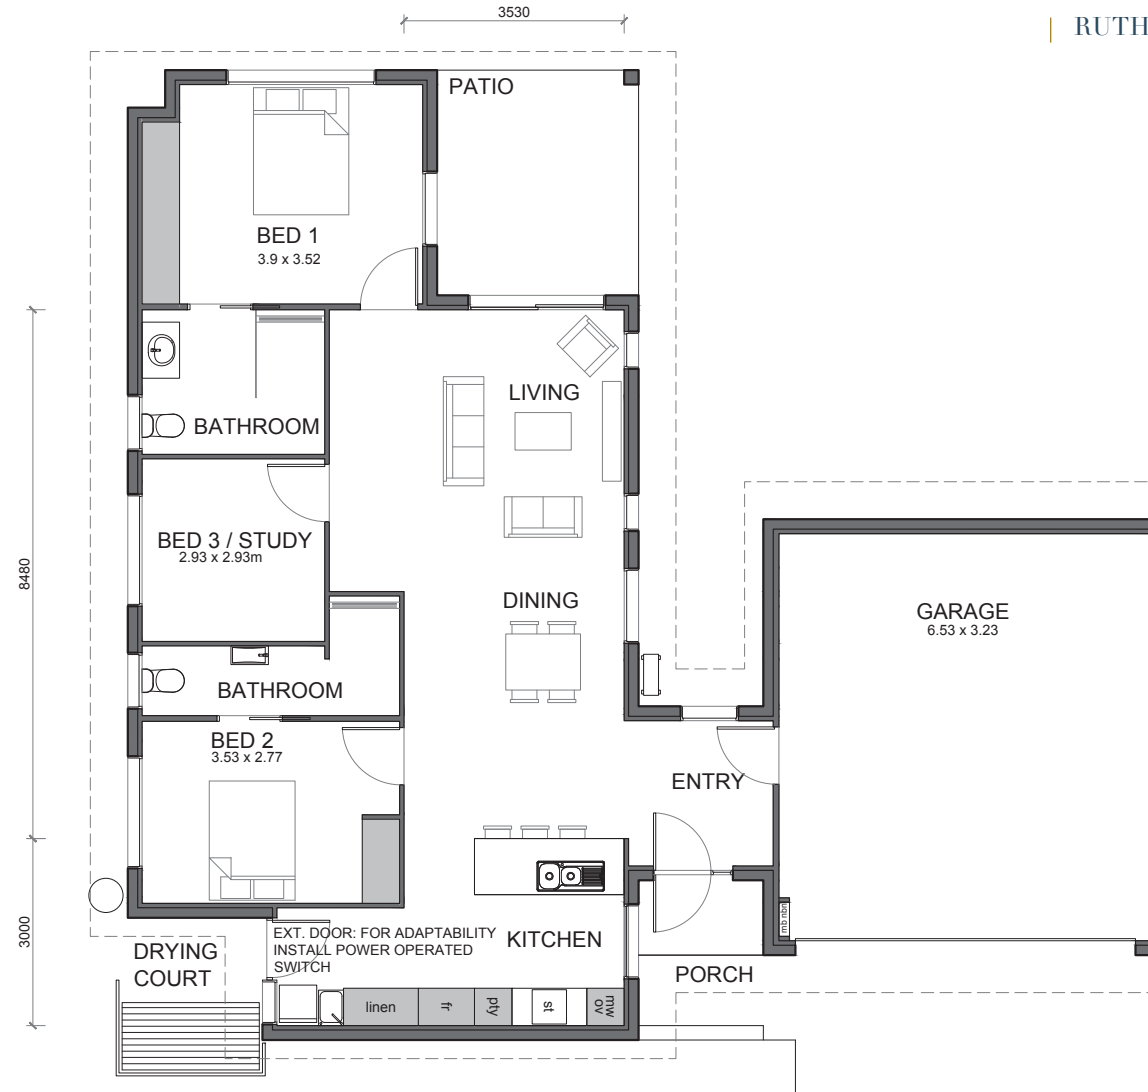

BROOKS

OAK TREE

RETIREMENT VILLAGES

| RUTHERFORD |

3

2

2

AREA TOTAL

175m²

Call 1300 367 155
oaktreegroup.com.au

Disclaimer: These plans are for marketing purposes only and whilst are generally typical of the villa layout, some minor variations may apply. Final layout is subject to detailed input from service consultants and authorities. Furniture shown in plans not included. External fixtures may differ from this plan. Total area is indicative only as measured to external face wall.