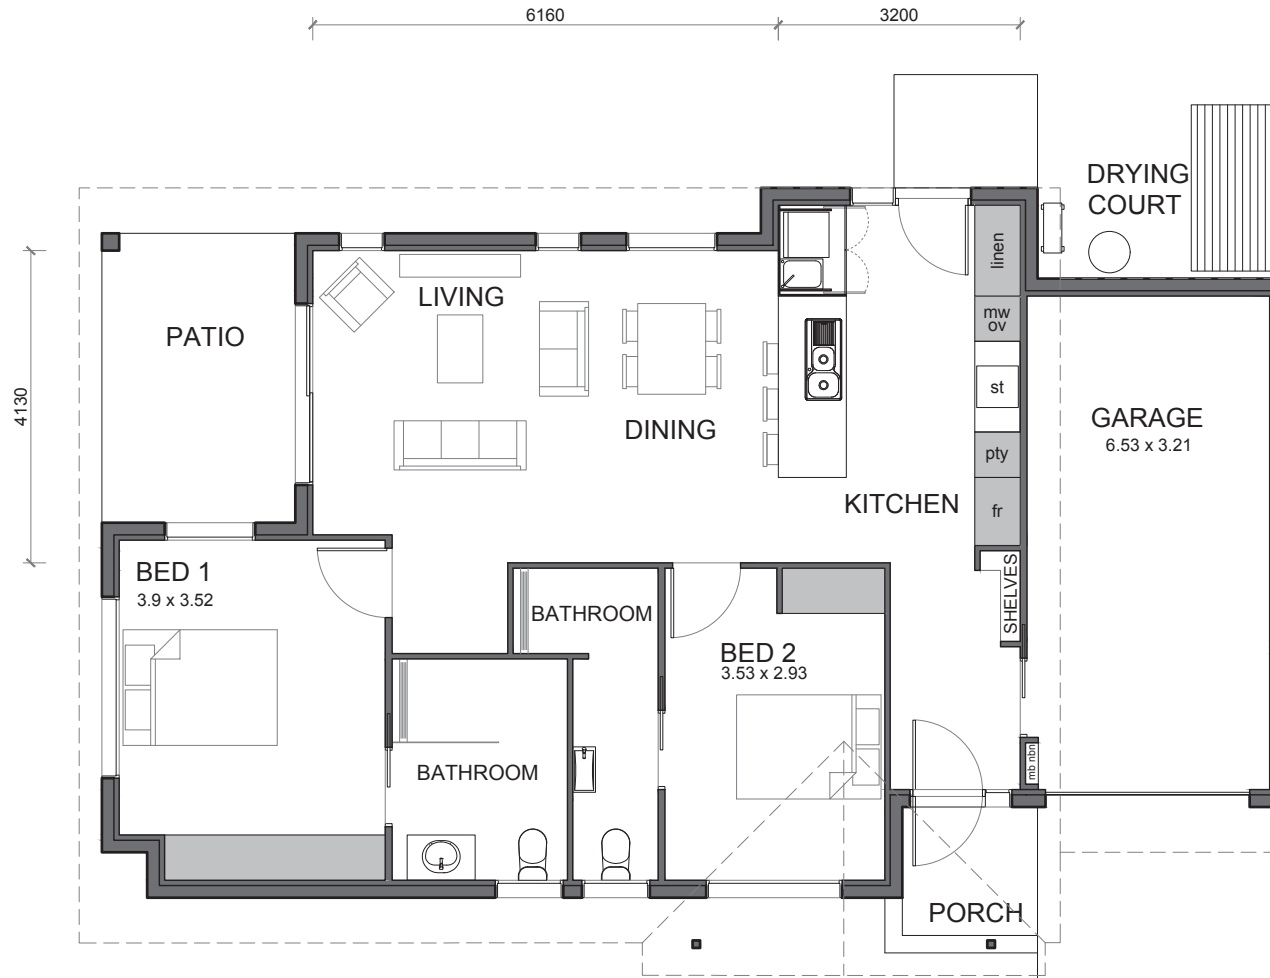

BRENNAN

OAK TREE

RETIREMENT VILLAGES

| RUTHERFORD |

AREA TOTAL

134.5m²

Call 1300 367 155
oaktreegrup.com.au

Disclaimer: These plans are for marketing purposes only and whilst are generally typical of the villa layout, some minor variations may apply. Final layout is subject to detailed input from service consultants and authorities. Furniture shown in plans not included. External fixtures may differ from this plan. Total area is indicative only as measured to external face wall.