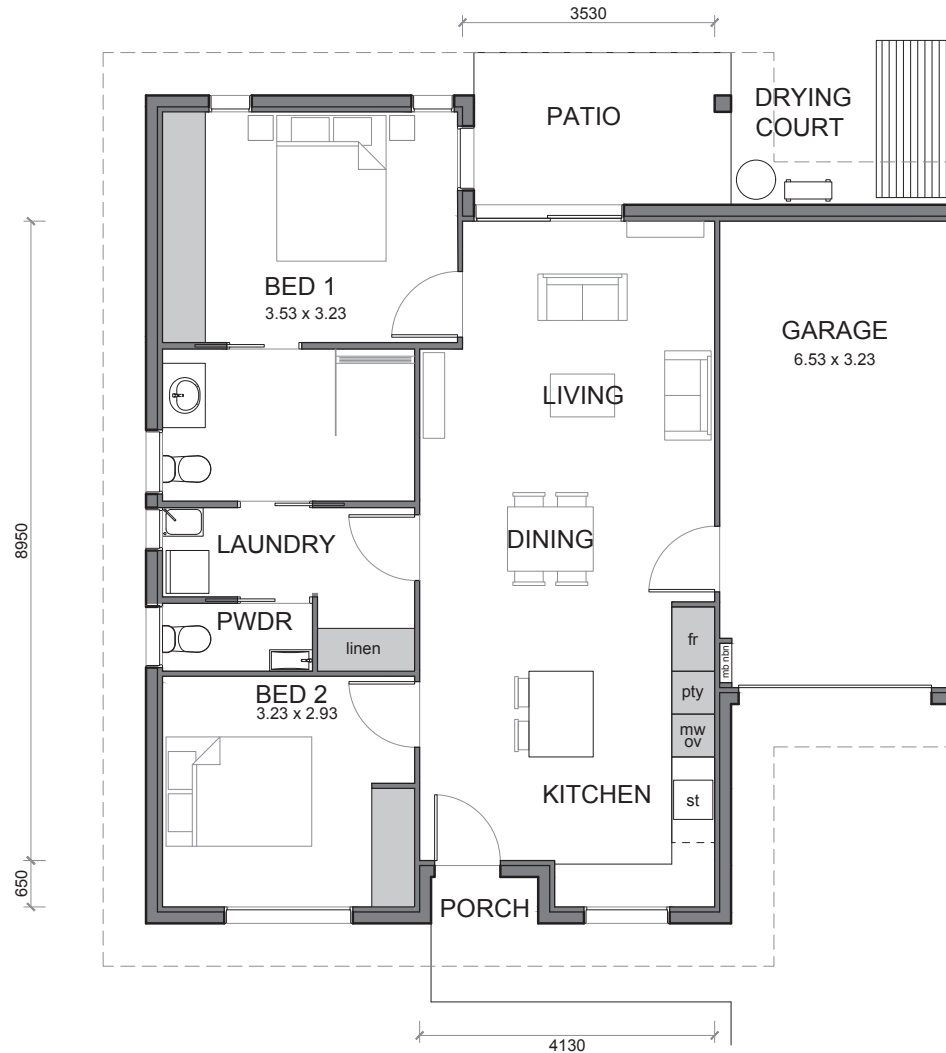

## OAK TREE

RETIREMENT VILLAGES

| RUTHERFORD |

AREA TOTAL

119.5m<sup>2</sup>

Call 1300 367 155  
[oaktreegrup.com.au](http://oaktreegrup.com.au)

Disclaimer: These plans are for marketing purposes only and whilst are generally typical of the villa layout, some minor variations may apply. Final layout is subject to detailed input from service consultants and authorities. Furniture shown in plans not included. External fixtures may differ from this plan. Total area is indicative only as measured to external face wall.