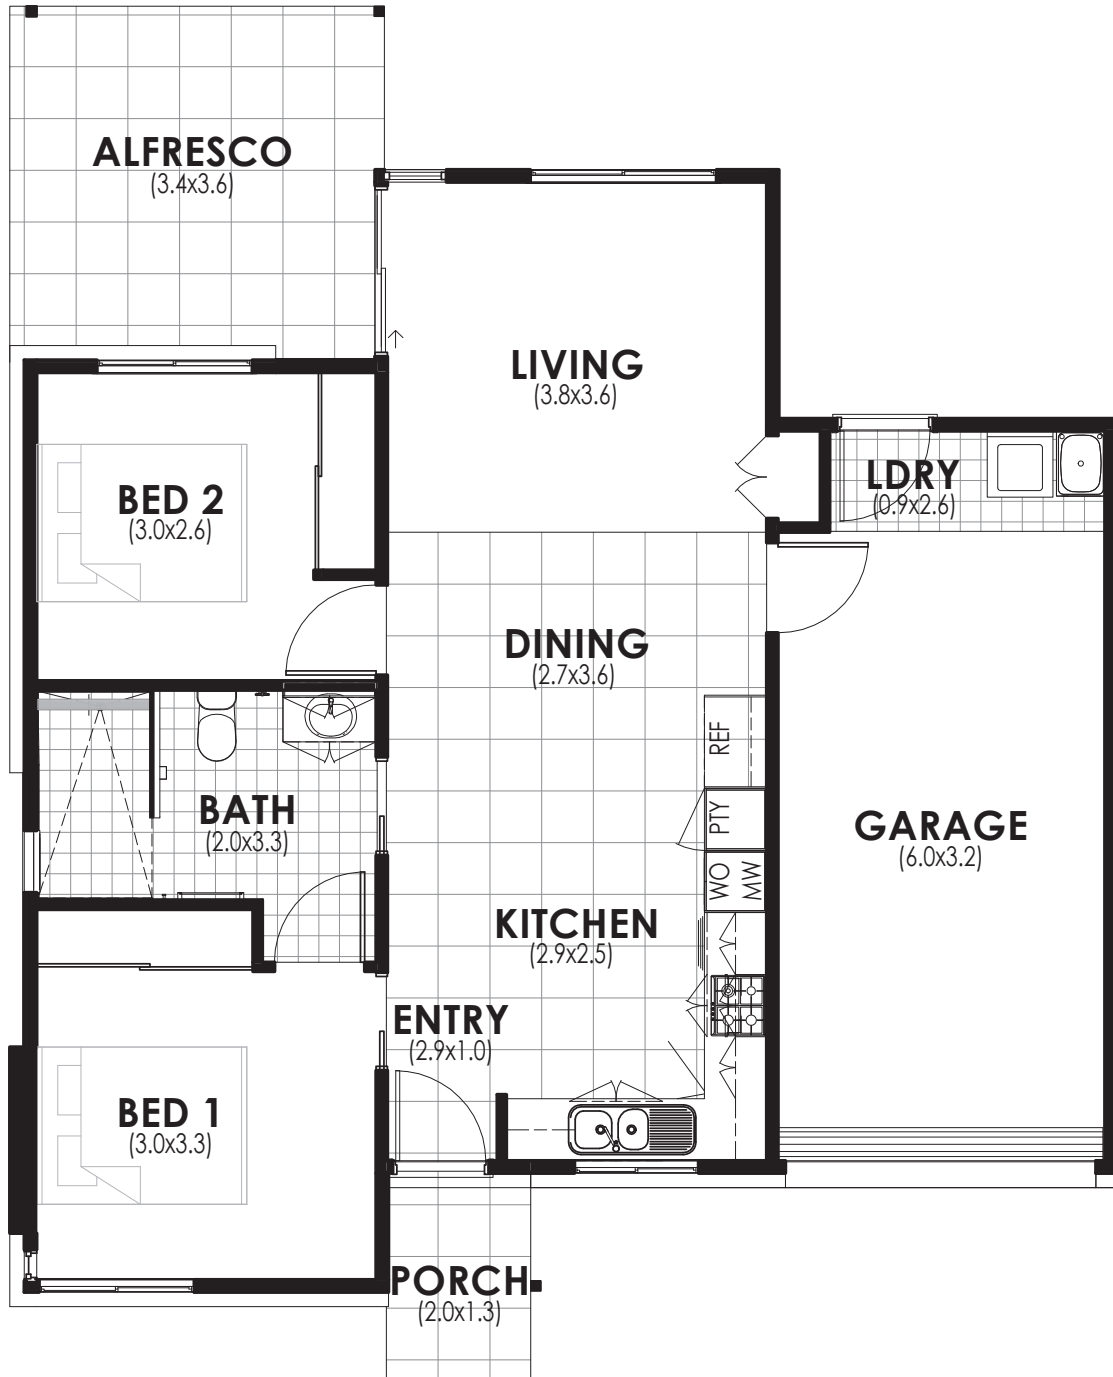

PATERSON

Total Area

102 m²

Disclaimer: These plans are for marketing purposes only and whilst are generally typical of the villa layout, some minor variations may apply.

Final layout is subject to detailed input from service consultants and authorities. Dimensions provided are measured to interior face wall and will be confirmed on the lease plan as part of your resident contract.

Furniture not included.