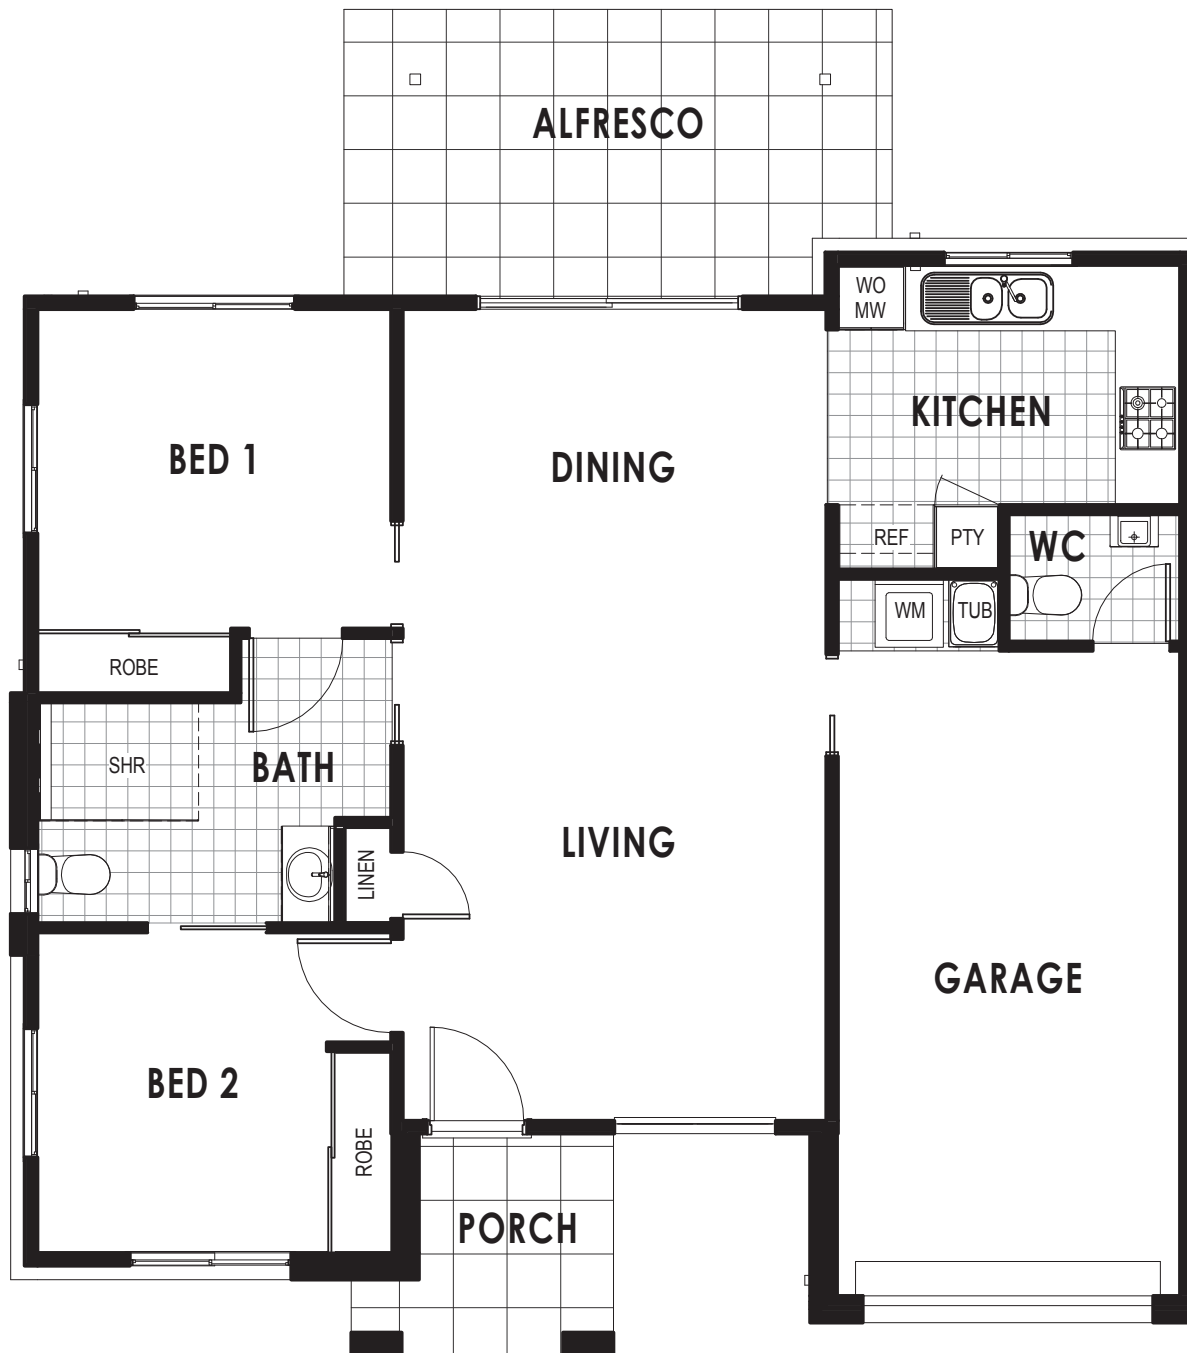

# OLLEY

**Total Area**

**106 m<sup>2</sup>**

Disclaimer: These plans are for marketing purposes only and whilst are generally typical of the villa layout, some minor variations may apply.

Final layout is subject to detailed input from service consultants and authorities. Dimensions provided are measured to interior face wall and will be confirmed on the lease plan as part of your resident contract.

Furniture not included.