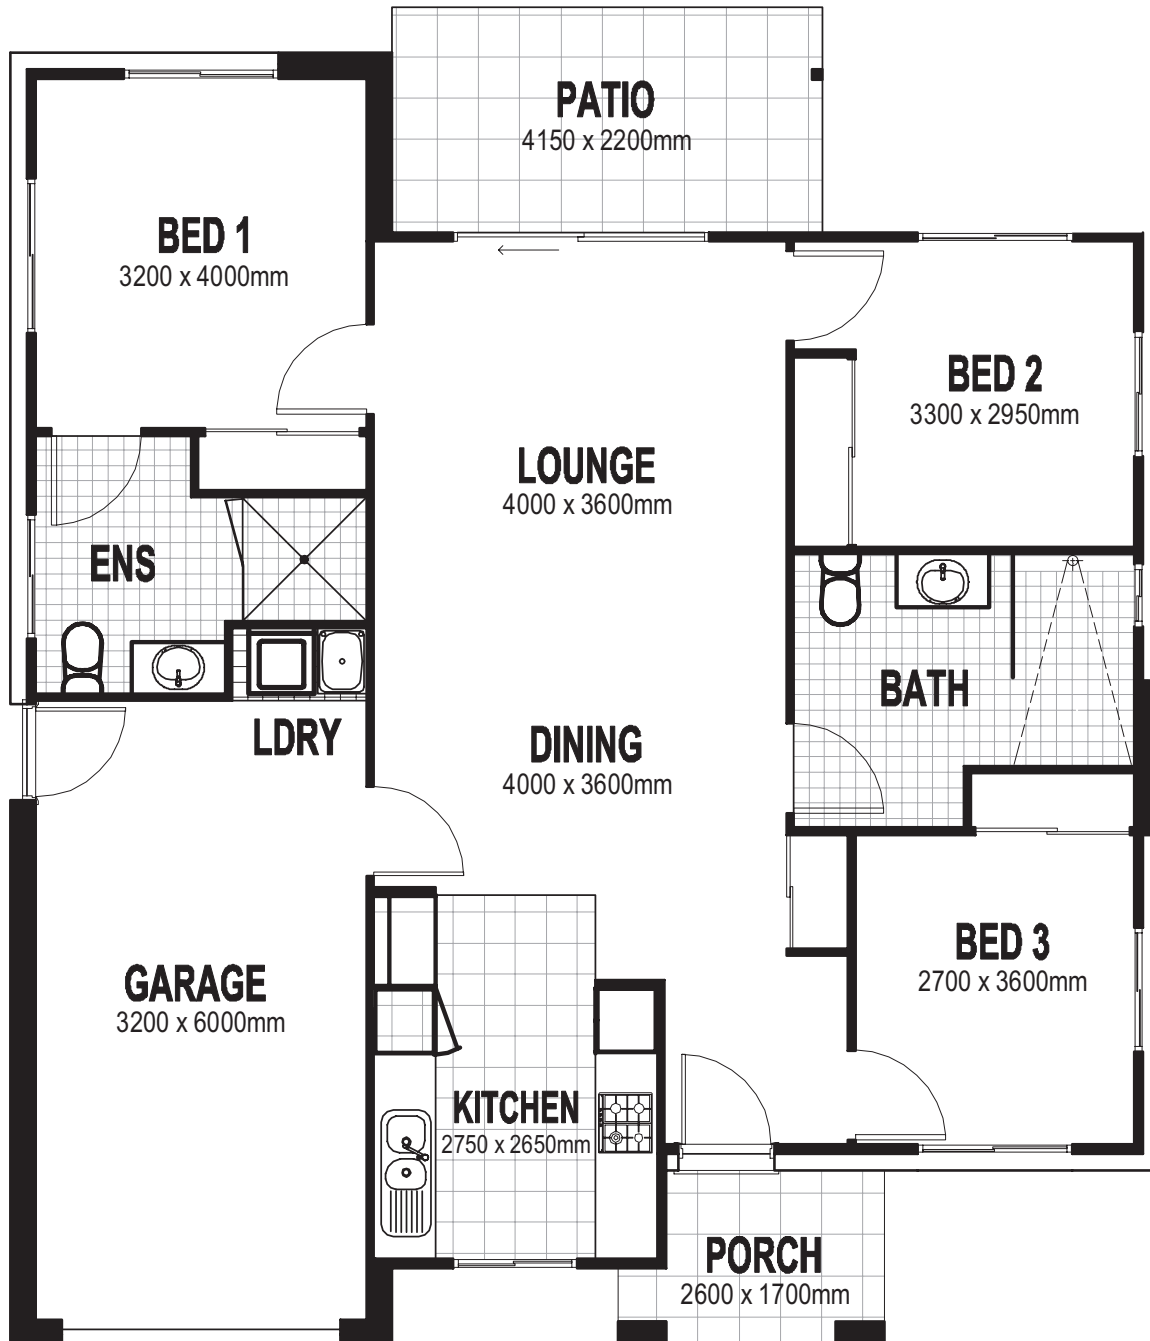

McCUBBIN A

Total Area

128.61 m²

Disclaimer: These plans are for marketing purposes only and whilst are generally typical of the villa layout, some minor variations may apply.

Final layout is subject to detailed input from service consultants and authorities. Dimensions provided are measured to interior face wall and will be confirmed on the lease plan as part of your resident contract.

Furniture not included.