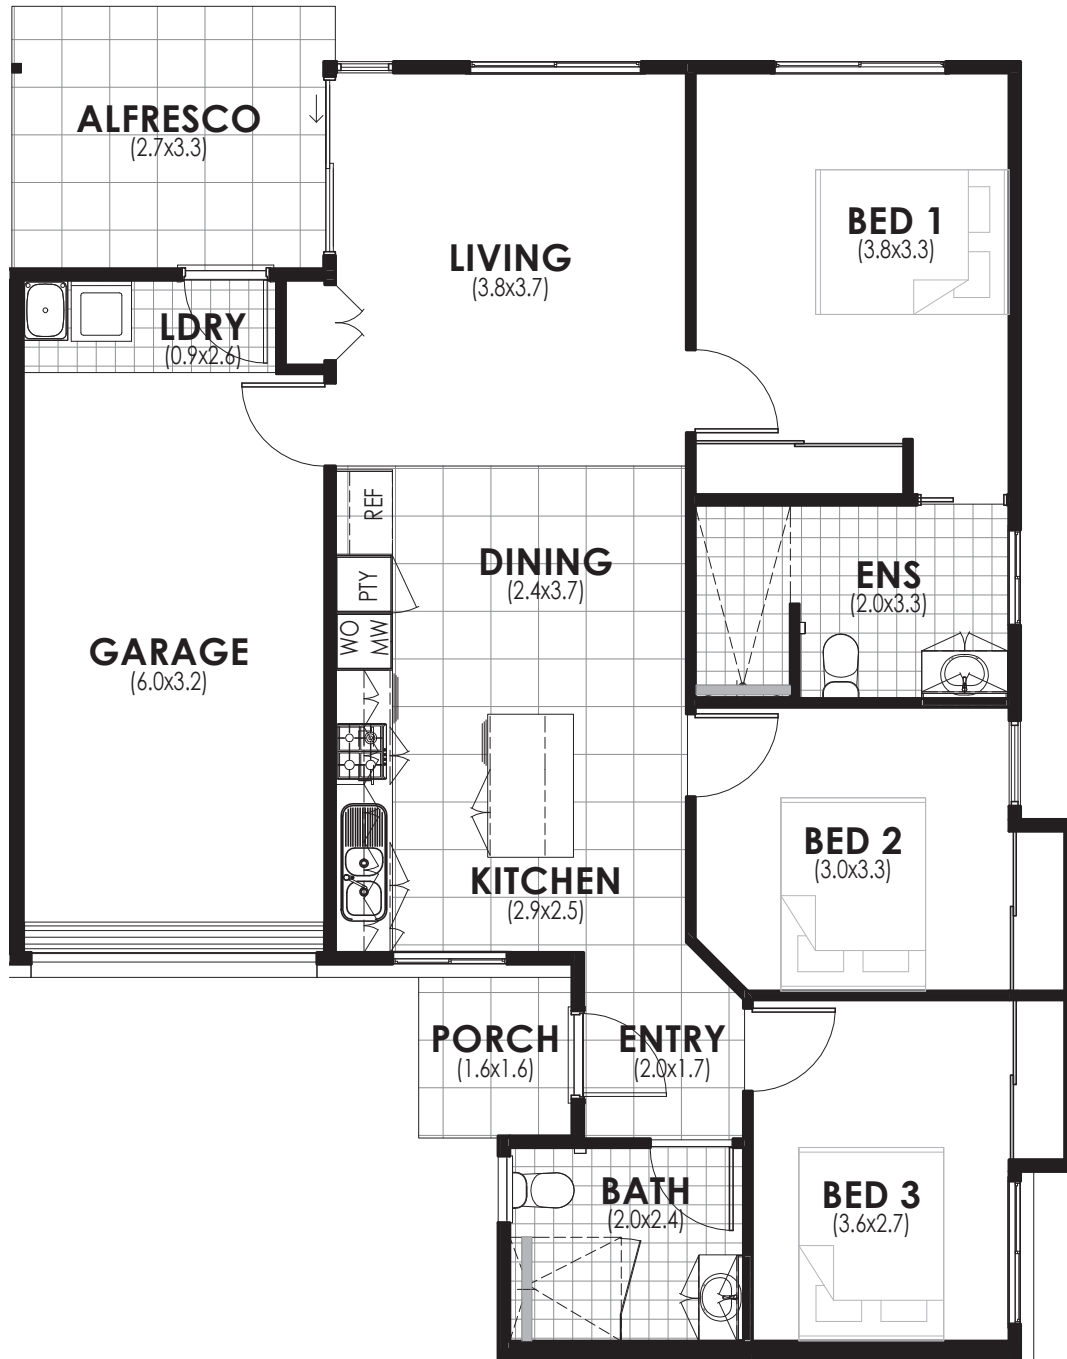

# BEDFORD

**Total Area**

**122 m<sup>2</sup>**

Disclaimer: These plans are for marketing purposes only and whilst are generally typical of the villa layout, some minor variations may apply.

Final layout is subject to detailed input from service consultants and authorities. Dimensions provided are measured to interior face wall and will be confirmed on the lease plan as part of your resident contract.

Furniture not included.