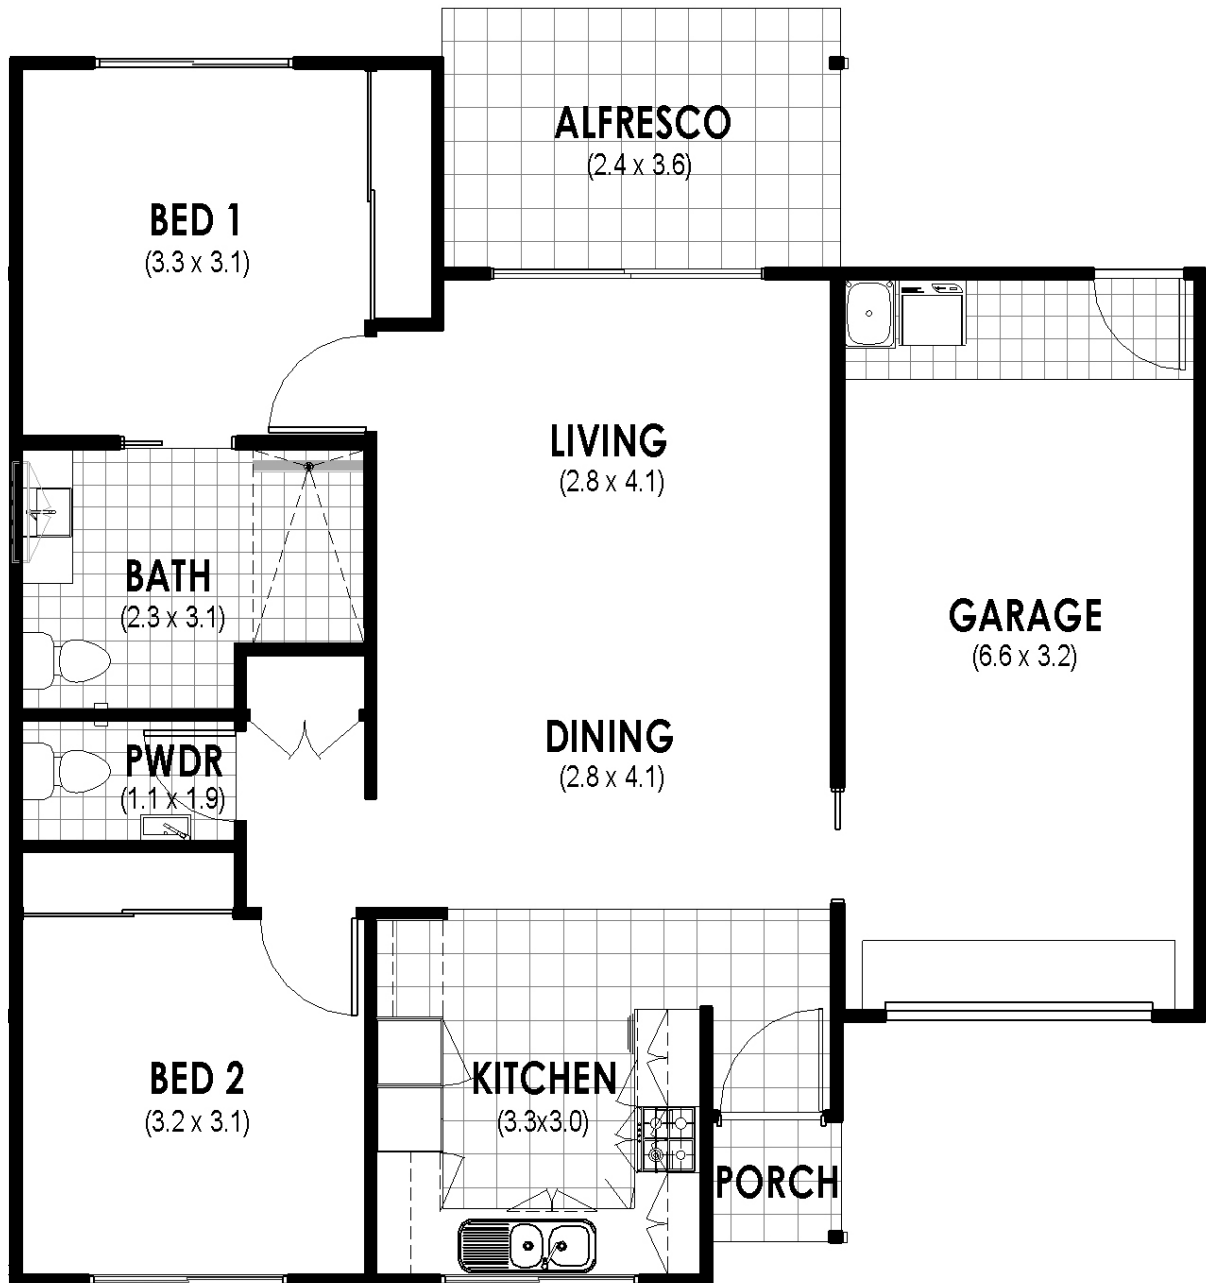

KINGFISHER

Total Area

105 m²

Disclaimer: These plans are for marketing purposes only and whilst are generally typical of the villa layout, some minor variations may apply.

Final layout is subject to detailed input from service consultants and authorities. Dimensions provided are measured to interior face wall and will be confirmed on the lease plan as part of your resident contract.

Furniture not included.