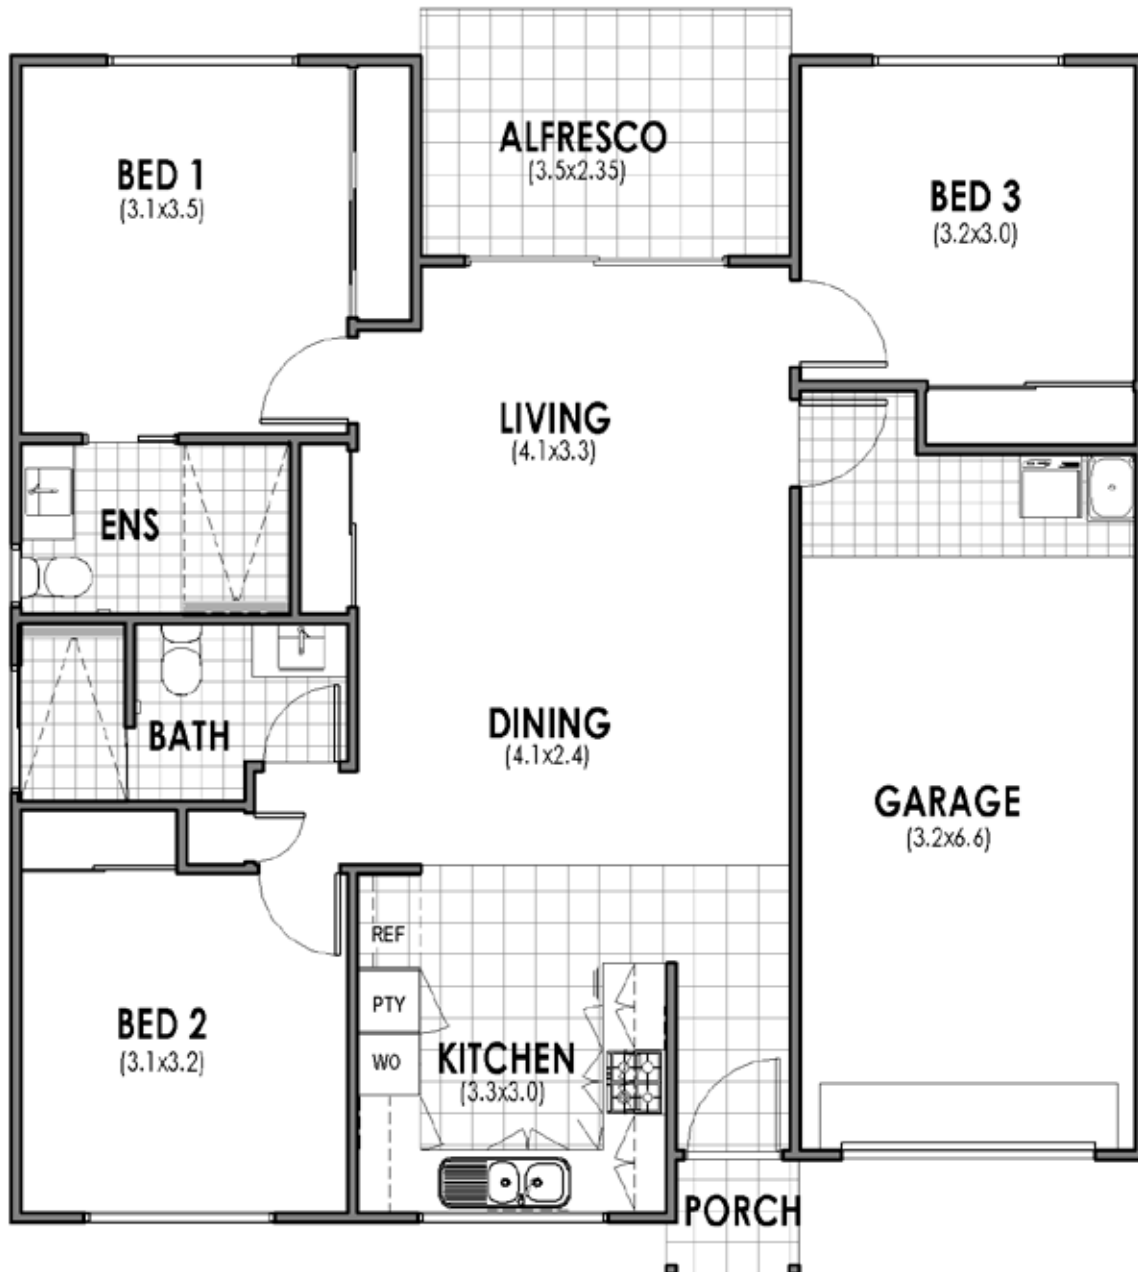

JABIRU

Residence	86.62 m ²
Porch	1.30 m ²
Alfresco	8.19 m ²
Car Accommodation	22.66 m ²
Total	118.77 m²

Disclaimer:

- These plans are for marketing purposes only and whilst are generally typical of the villa layout, some minor variations may apply.
- Furniture not included.
- Final layout is subject to detailed input from service consultants and authorities.
- Gross areas are measured to exterior face wall.