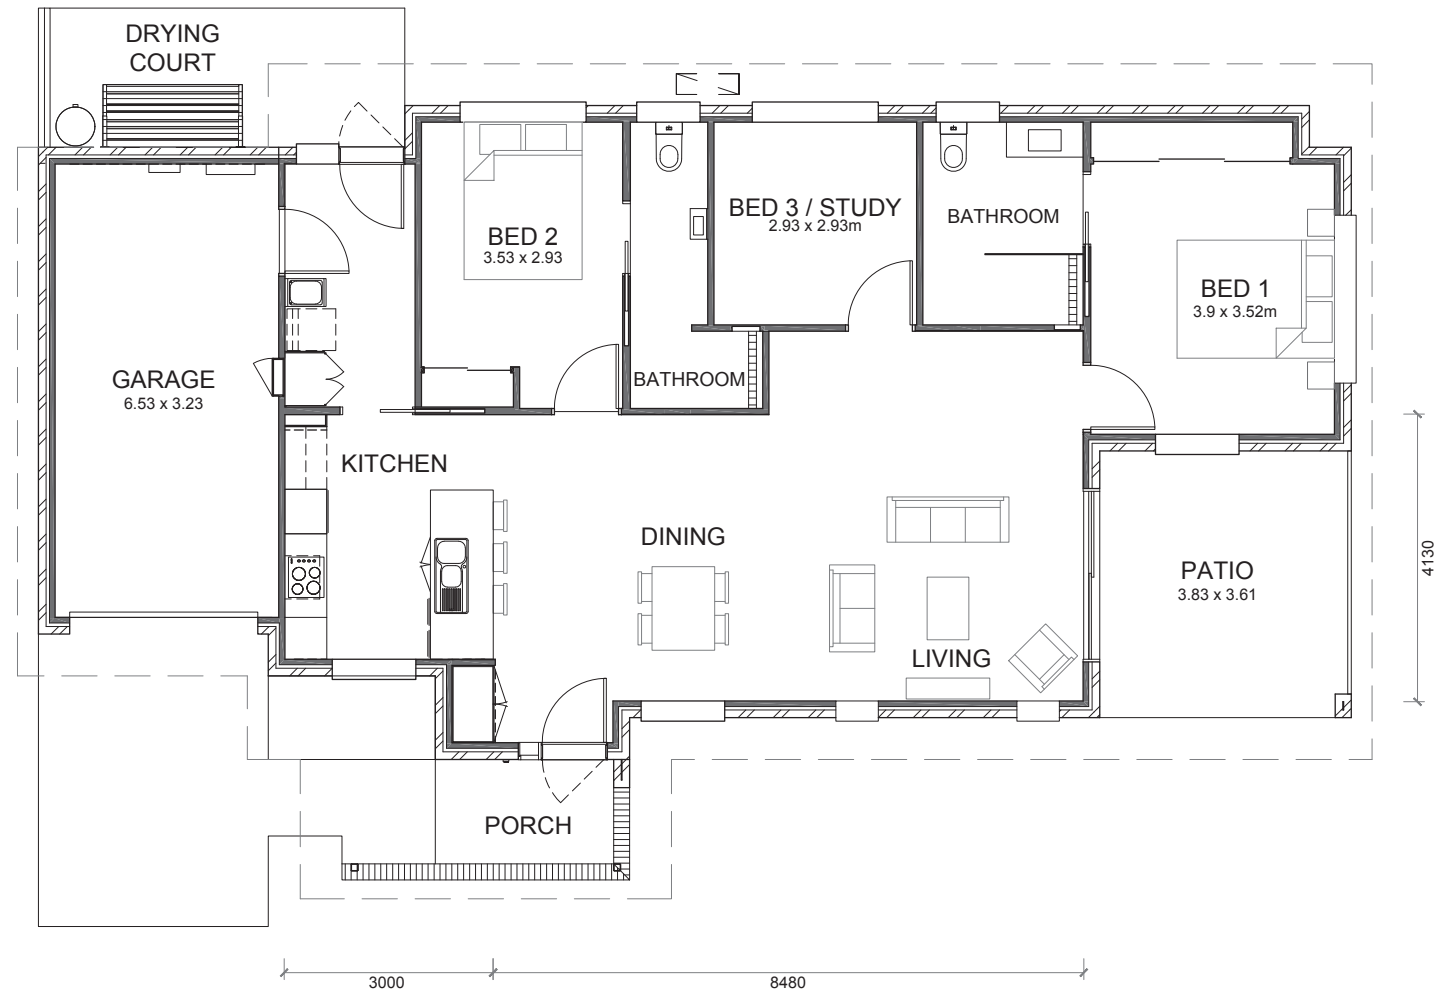

KEANE

OAK TREE

RETIREMENT VILLAGES

50 WILLOW DRIVE
MOSS VALE

AREA TOTAL

164.00m²

Call 1300 367 155
oaktreegrup.com.au

Disclaimer: These plans are for marketing purposes only and whilst are generally typical of the villa layout, some minor variations may apply. Final layout is subject to detailed input from service consultants and authorities. Furniture shown in plans not included. External fixtures may differ from this plan. Total area is indicative only as measured to external face wall.