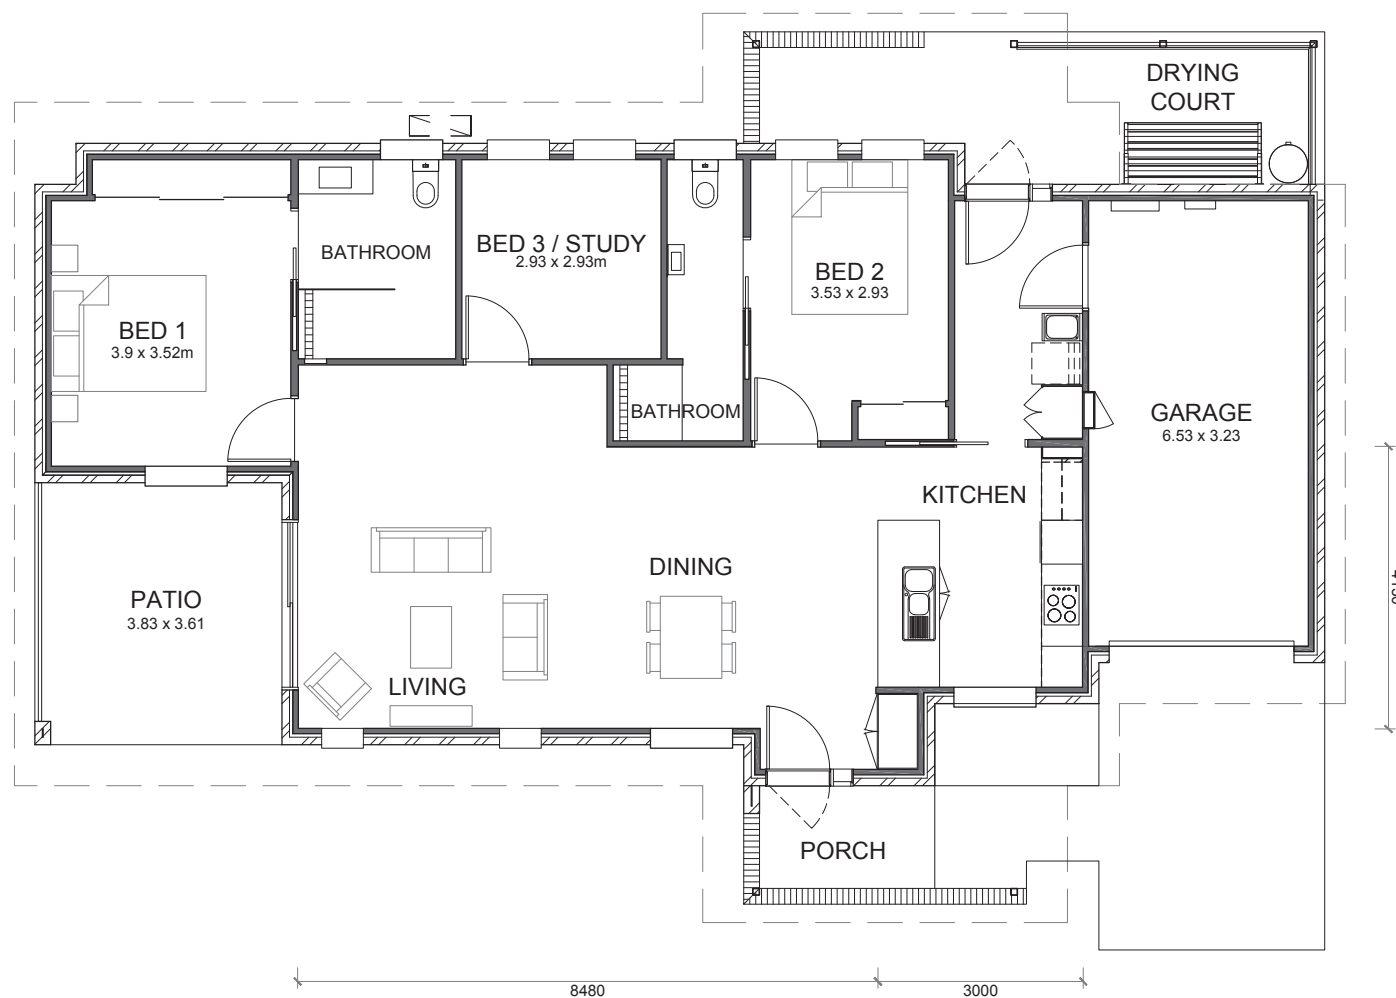

FRANKLIN

OAK TREE

RETIREMENT VILLAGES

50 WILLOW DRIVE
MOSS VALE

AREA TOTAL

164.00m²

Call 1300 367 155
oaktreegrup.com.au

Disclaimer: These plans are for marketing purposes only and whilst are generally typical of the villa layout, some minor variations may apply. Final layout is subject to detailed input from service consultants and authorities. Furniture shown in plans not included. External fixtures may differ from this plan. Total area is indicative only as measured to external face wall.