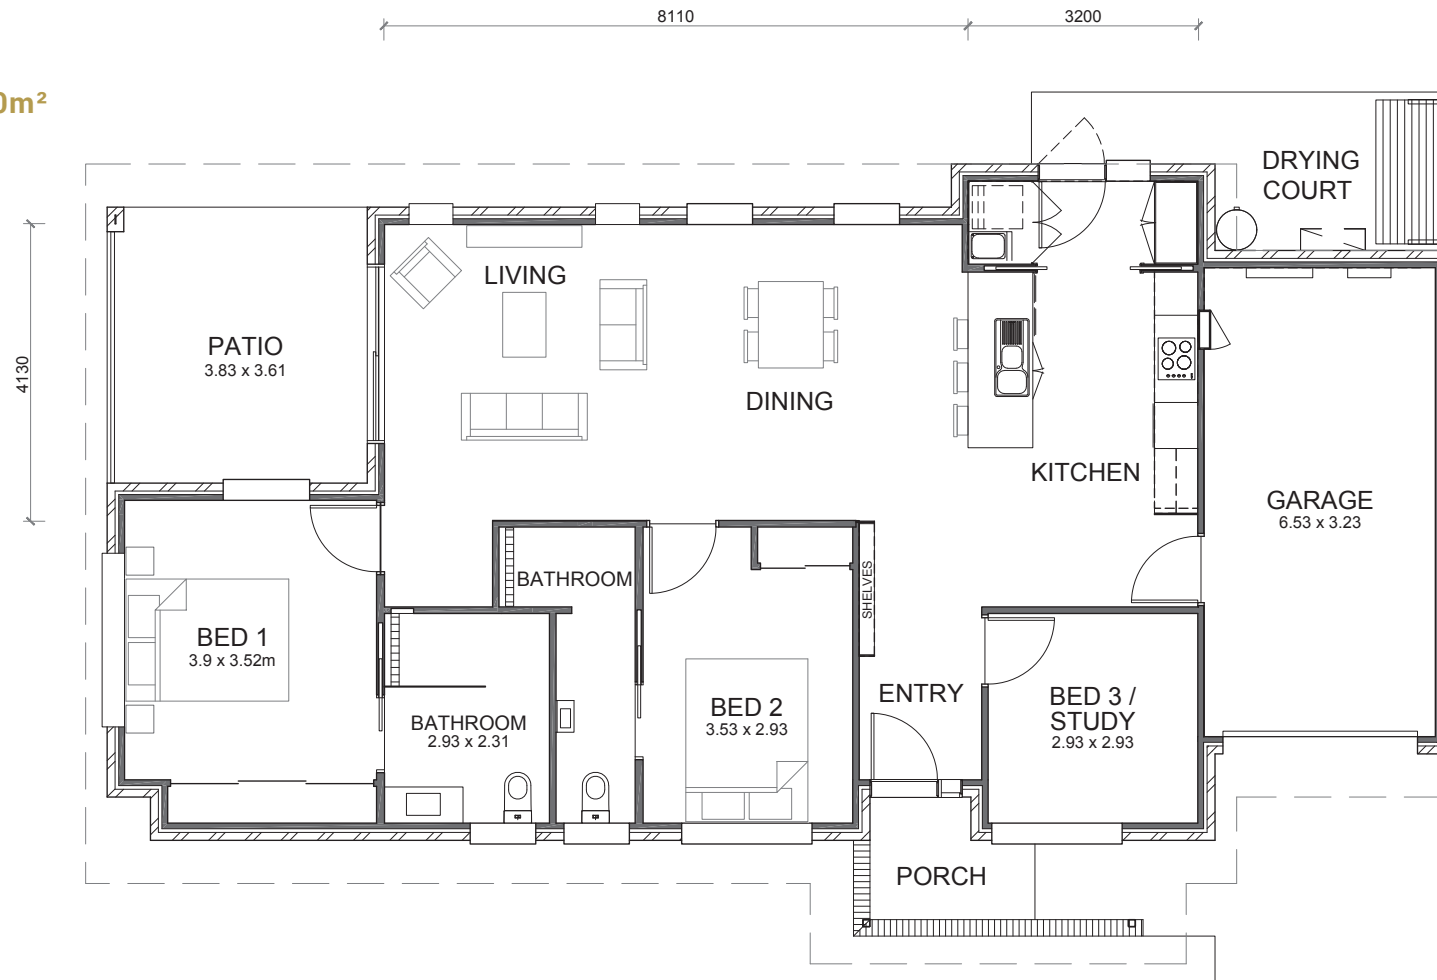

CAMPBELL

OAK TREE

RETIREMENT VILLAGES

50 WILLOW DRIVE
MOSS VALE

AREA TOTAL

163.50m²

Call 1300 367 155
oaktreegrup.com.au

Disclaimer: These plans are for marketing purposes only and whilst are generally typical of the villa layout, some minor variations may apply. Final layout is subject to detailed input from service consultants and authorities. Furniture shown in plans not included. External fixtures may differ from this plan. Total area is indicative only as measured to external face wall.