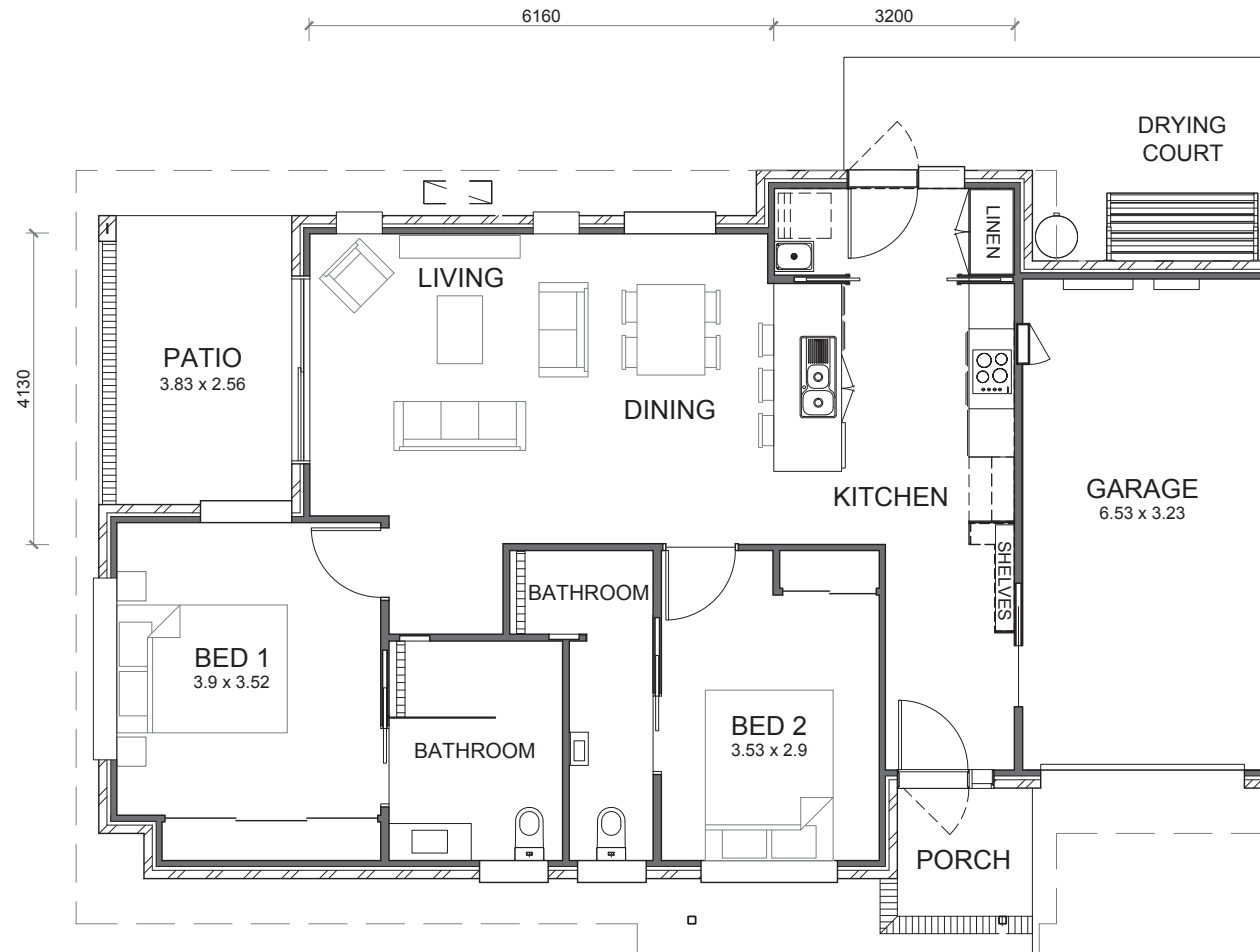

BRENNAN

OAK TREE

RETIREMENT VILLAGES

50 WILLOW DRIVE
MOSS VALE

AREA TOTAL

134.50m²

Call 1300 367 155
oaktreegrup.com.au

Disclaimer: These plans are for marketing purposes only and whilst are generally typical of the villa layout, some minor variations may apply. Final layout is subject to detailed input from service consultants and authorities. Furniture shown in plans not included. External fixtures may differ from this plan. Total area is indicative only as measured to external face wall.