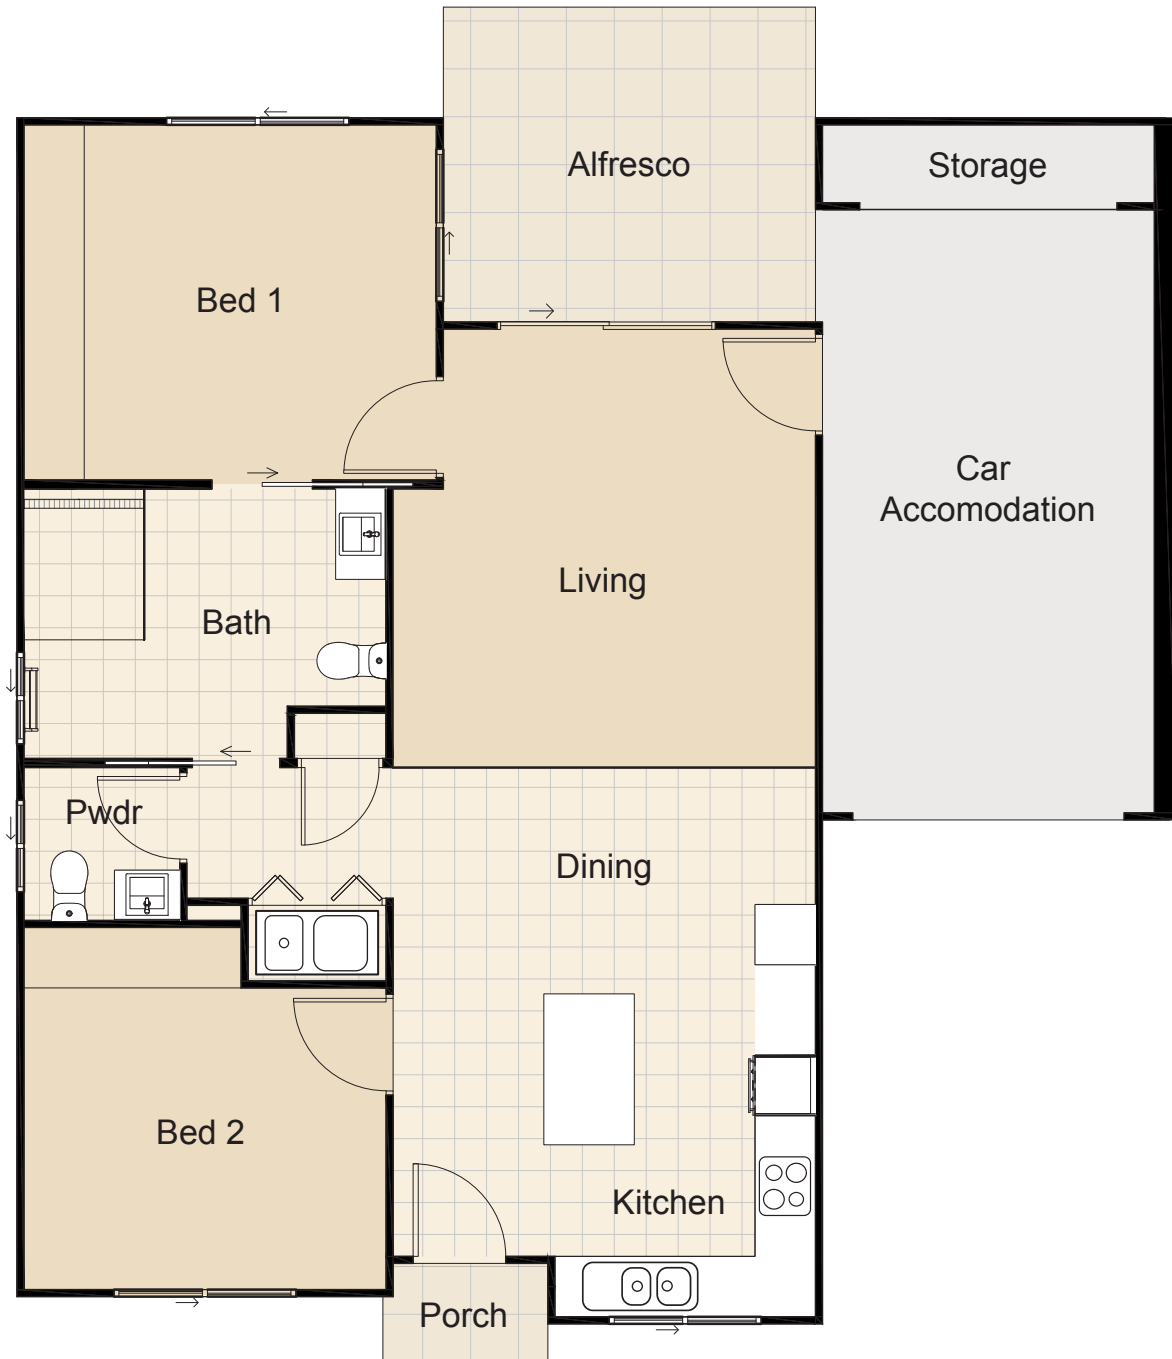

SPOTTED GUM

Total Area

122.24 m²

Disclaimer: These plans are for marketing purposes only and whilst are generally typical of the villa layout, some minor variations may apply.

Final layout is subject to detailed input from service consultants and authorities. Dimensions provided are measured to interior face wall and will be confirmed on the lease plan as part of your resident contract.

Furniture not included.