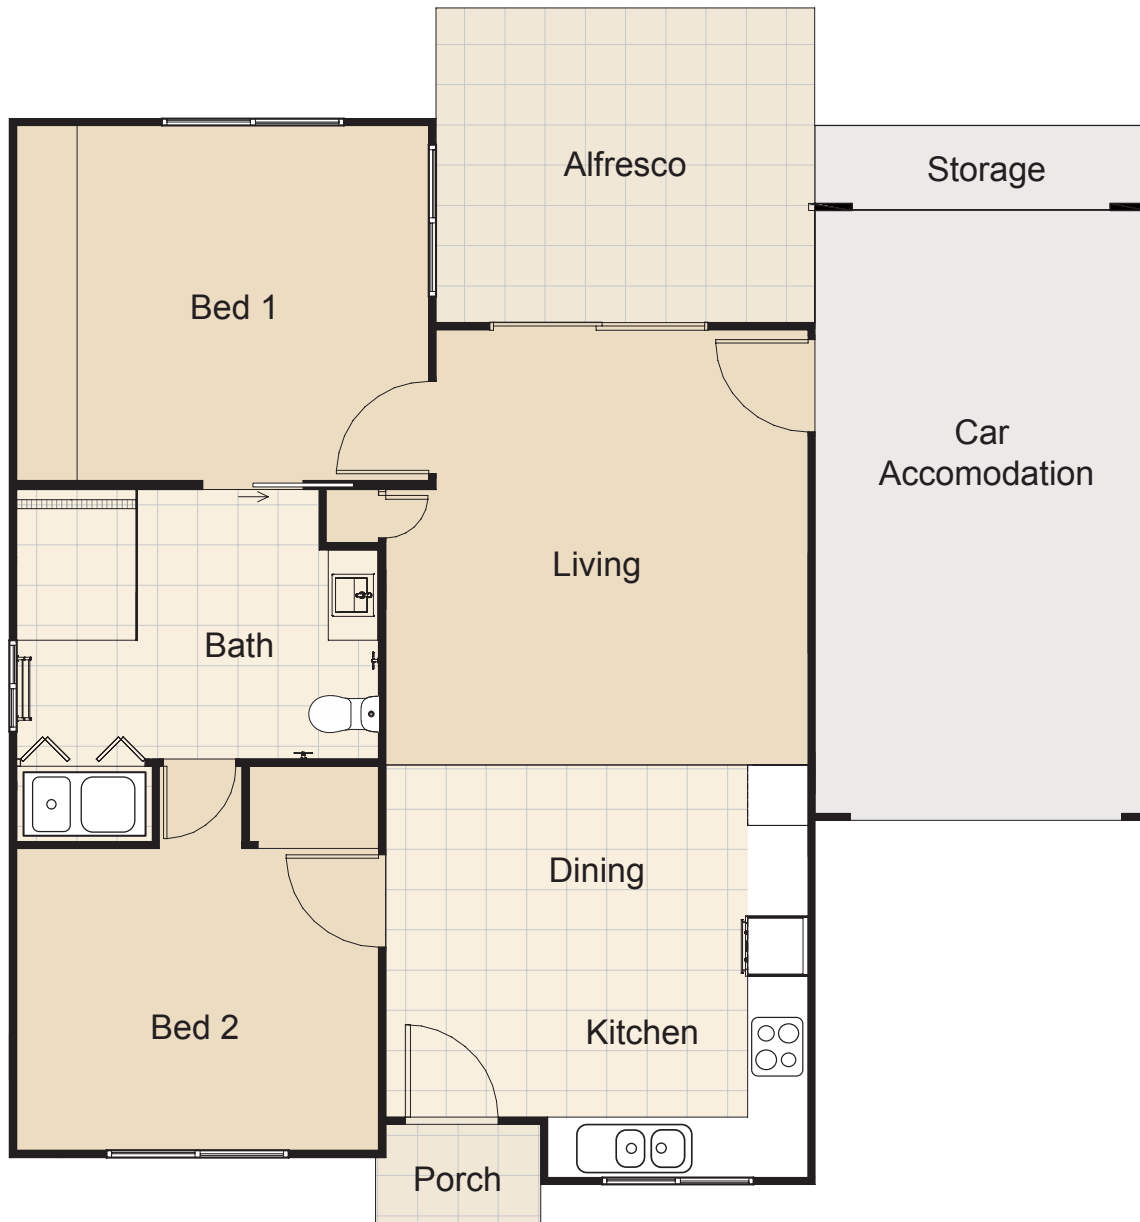

RED GUM

Total Area

111.11 m²

Disclaimer: These plans are for marketing purposes only and whilst are generally typical of the villa layout, some minor variations may apply.

Final layout is subject to detailed input from service consultants and authorities. Dimensions provided are measured to interior face wall and will be confirmed on the lease plan as part of your resident contract.

Furniture not included.