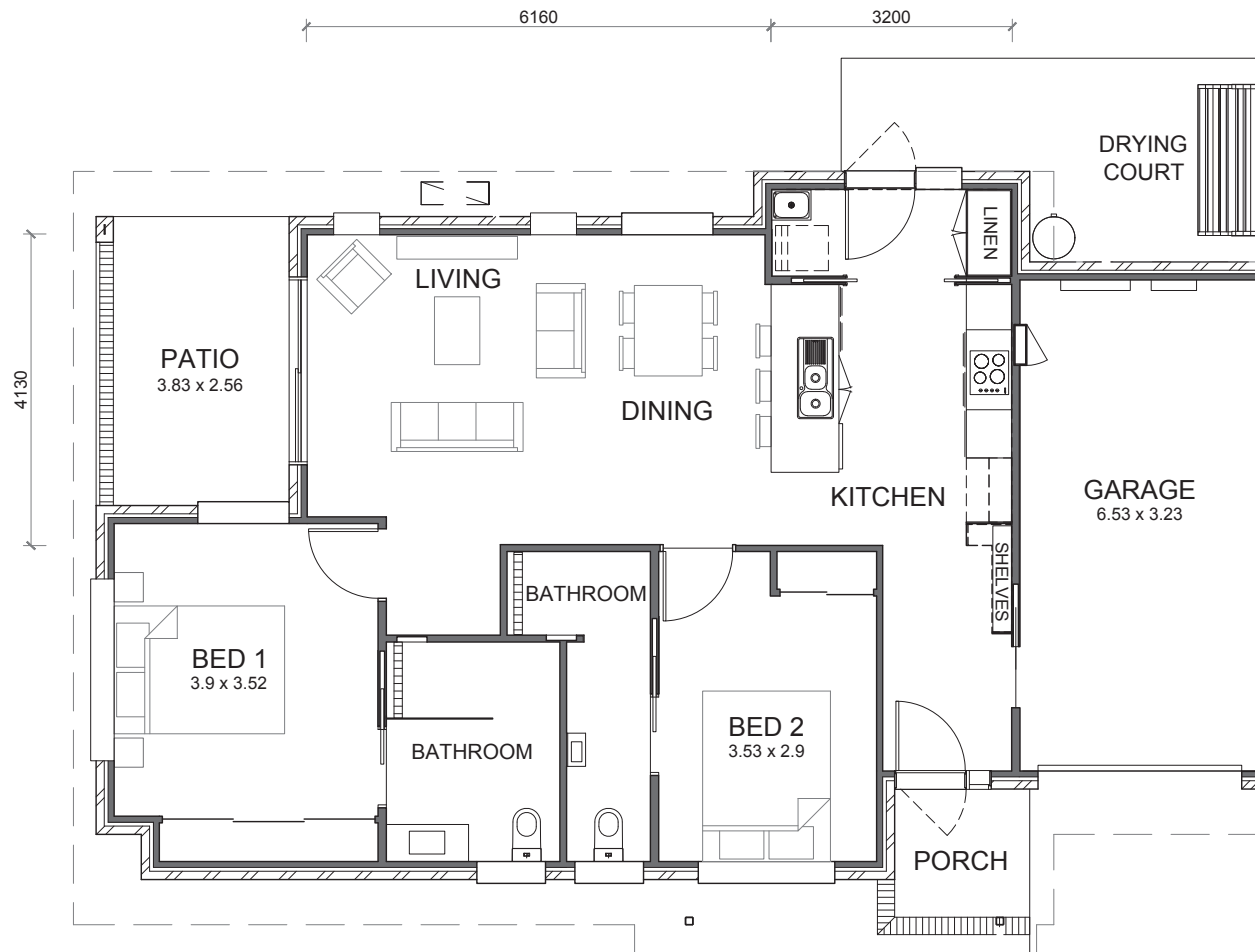

KURRAJONG

OAK TREE
RETIREMENT VILLAGES

| GUNNEDAH |

AREA TOTAL

134.5m²

Call 1300 367 155
oaktreegroup.com.au

Disclaimer: These plans are for marketing purposes only and whilst are generally typical of the villa layout, some minor variations may apply. Final layout is subject to detailed input from service consultants and authorities. Furniture shown in plans not included. External fixtures may differ from this plan. Total area is indicative only as measured to external face wall.