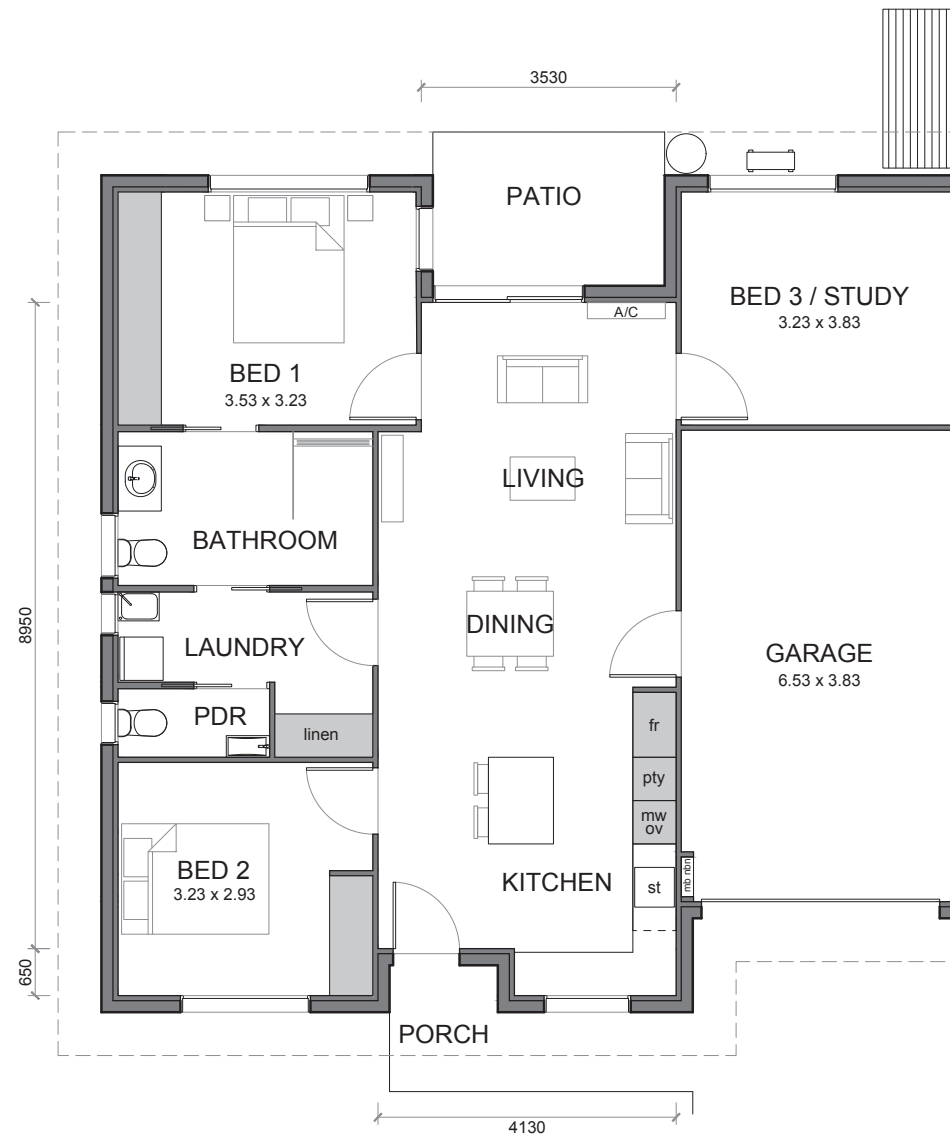

# WILLOW TREE

OAK TREE  
RETIREMENT VILLAGES

| GUNNEDAH |

AREA TOTAL

136m<sup>2</sup>

Call 1300 367 155  
[oaktreegrup.com.au](http://oaktreegrup.com.au)

Disclaimer: These plans are for marketing purposes only and whilst are generally typical of the villa layout, some minor variations may apply. Final layout is subject to detailed input from service consultants and authorities. Furniture shown in plans not included. External fixtures may differ from this plan. Total area is indicative only as measured to external face wall.