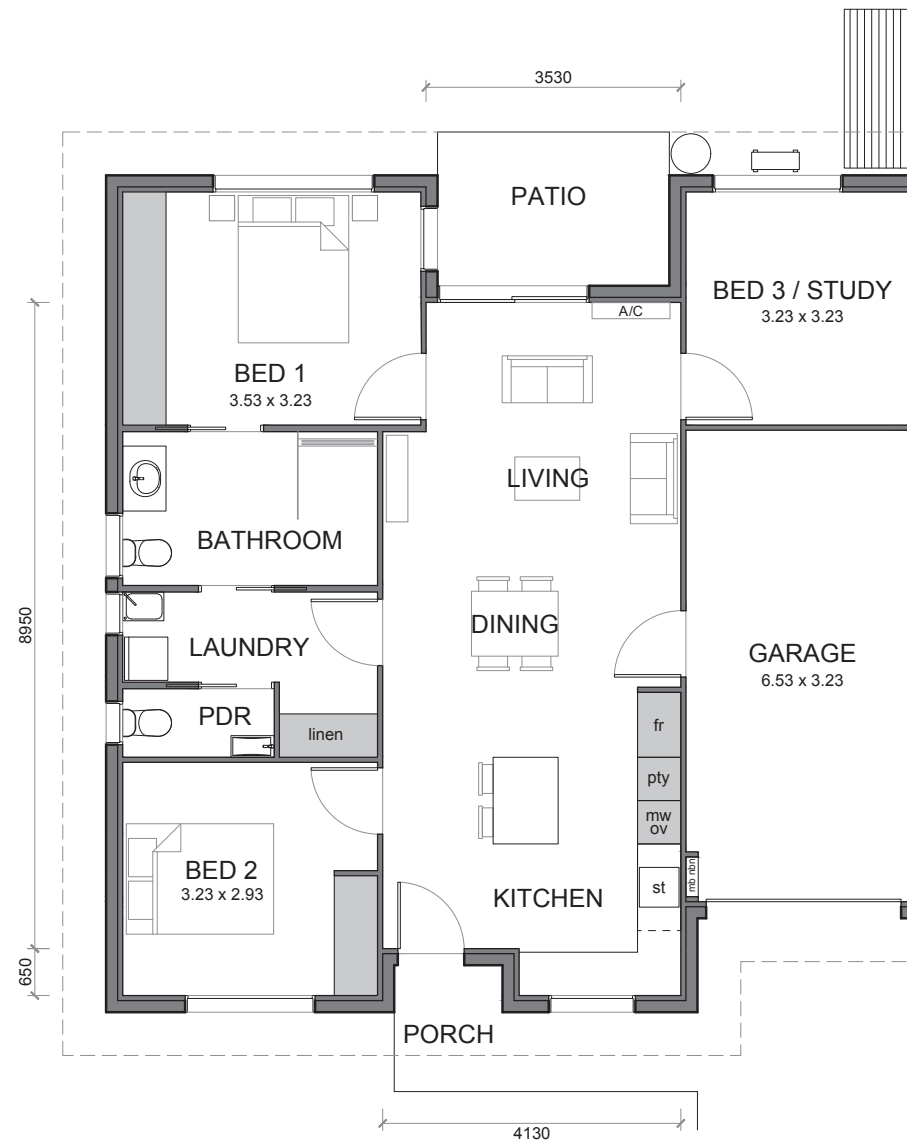

# MAGNOLIA

OAK TREE  
RETIREMENT VILLAGES

| GUNNEDAH |

AREA TOTAL

132m<sup>2</sup>

Call 1300 367 155  
[oaktreegrup.com.au](http://oaktreegrup.com.au)

Disclaimer: These plans are for marketing purposes only and whilst are generally typical of the villa layout, some minor variations may apply. Final layout is subject to detailed input from service consultants and authorities. Furniture shown in plans not included. External fixtures may differ from this plan. Total area is indicative only as measured to external face wall.