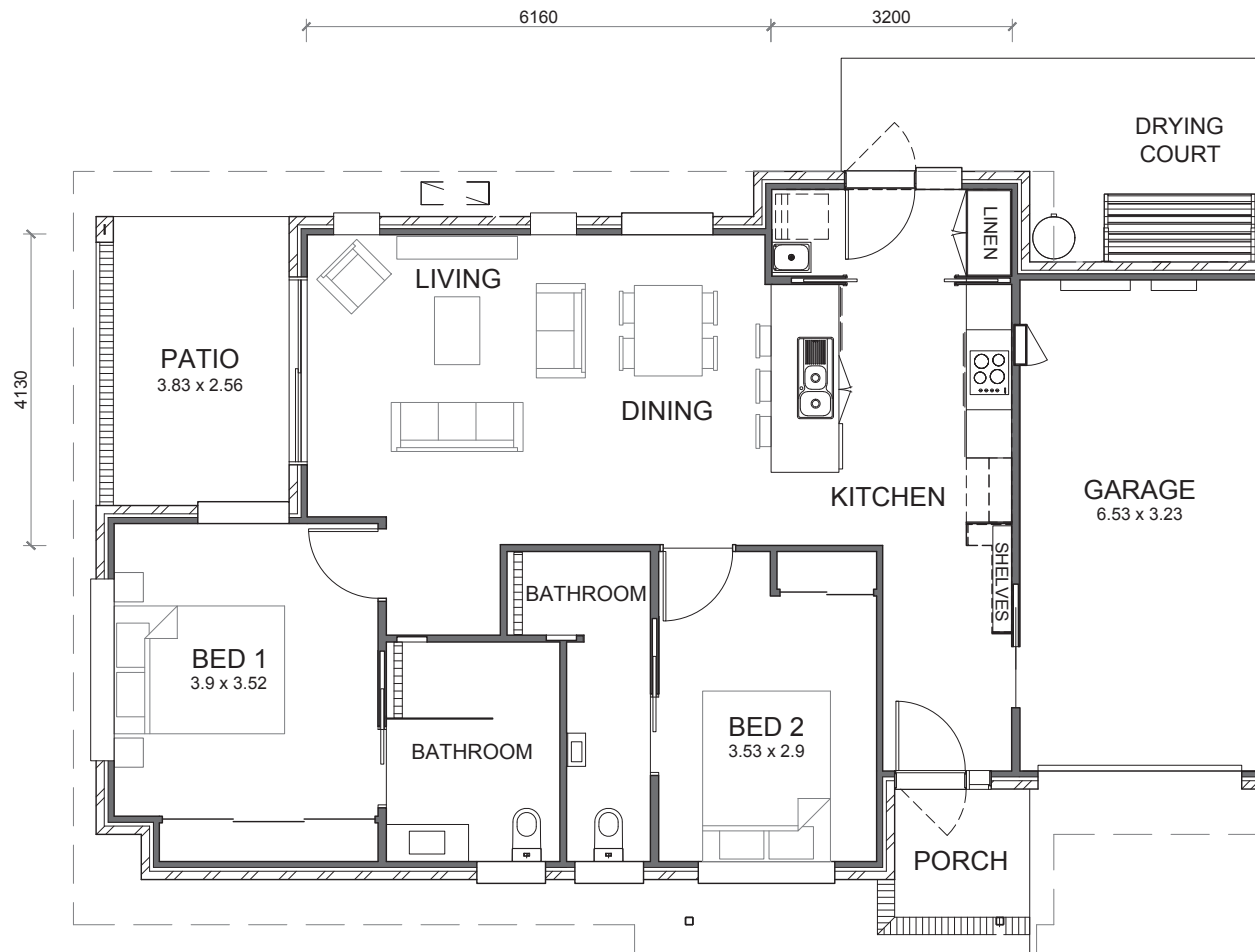

KURRAJONG

OAK TREE
RETIREMENT VILLAGES

| GUNNEDAH |

AREA TOTAL

134.5m²

Call 1300 367 155
oaktreegrup.com.au

Disclaimer: These plans are for marketing purposes only and whilst are generally typical of the villa layout, some minor variations may apply. Final layout is subject to detailed input from service consultants and authorities. Furniture shown in plans not included. External fixtures may differ from this plan. Total area is indicative only as measured to external face wall.