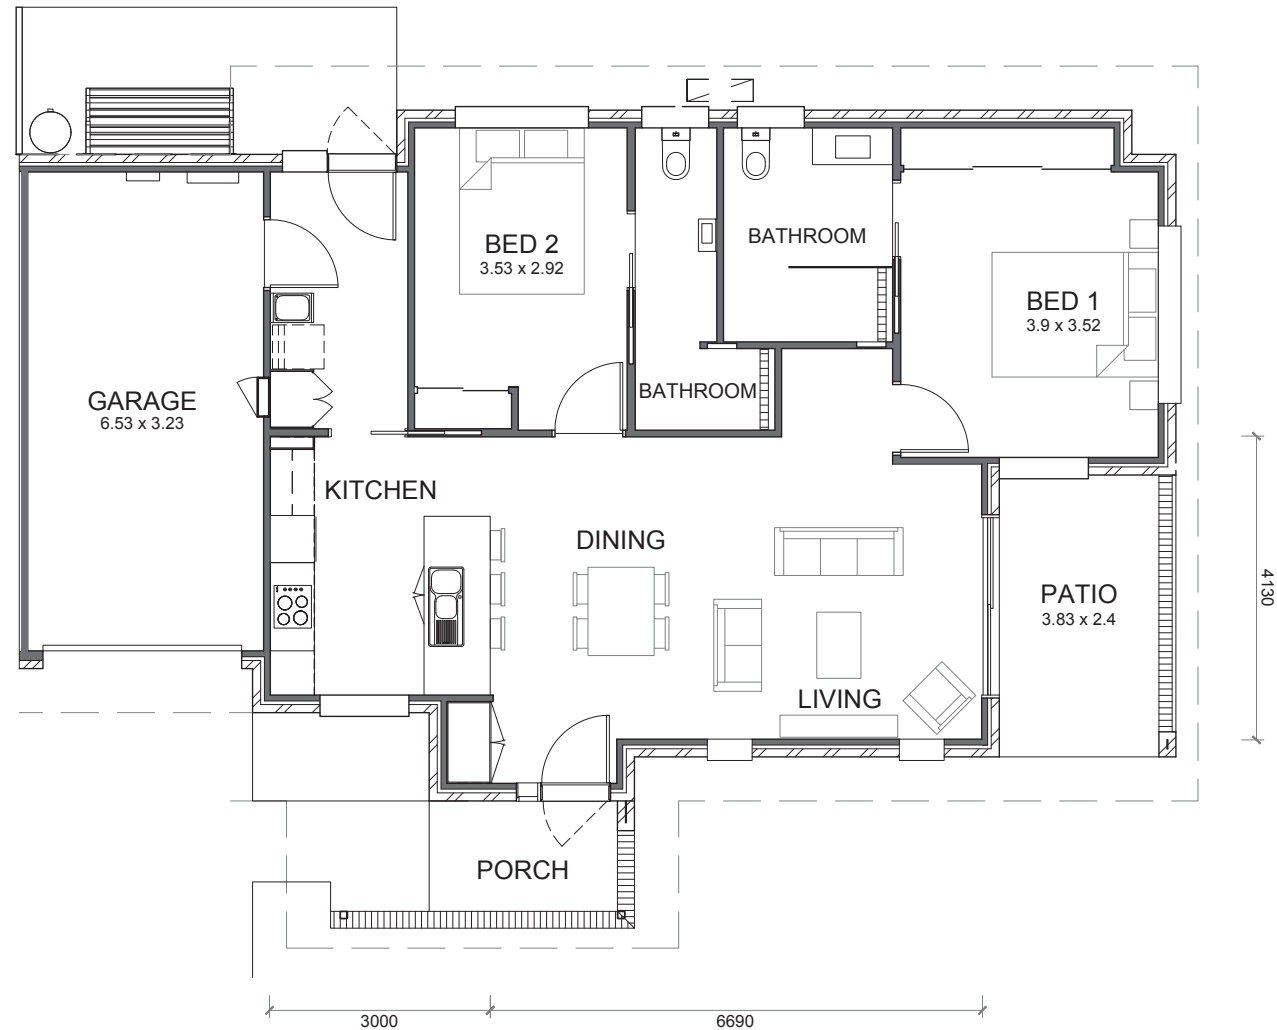

GARDENIA

OAK TREE
RETIREMENT VILLAGES

| GUNNEDAH |

AREA TOTAL

136.5m²

Call 1300 367 155
oaktreegrup.com.au

Disclaimer: These plans are for marketing purposes only and whilst are generally typical of the villa layout, some minor variations may apply. Final layout is subject to detailed input from service consultants and authorities. Furniture shown in plans not included. External fixtures may differ from this plan. Total area is indicative only as measured to external face wall.