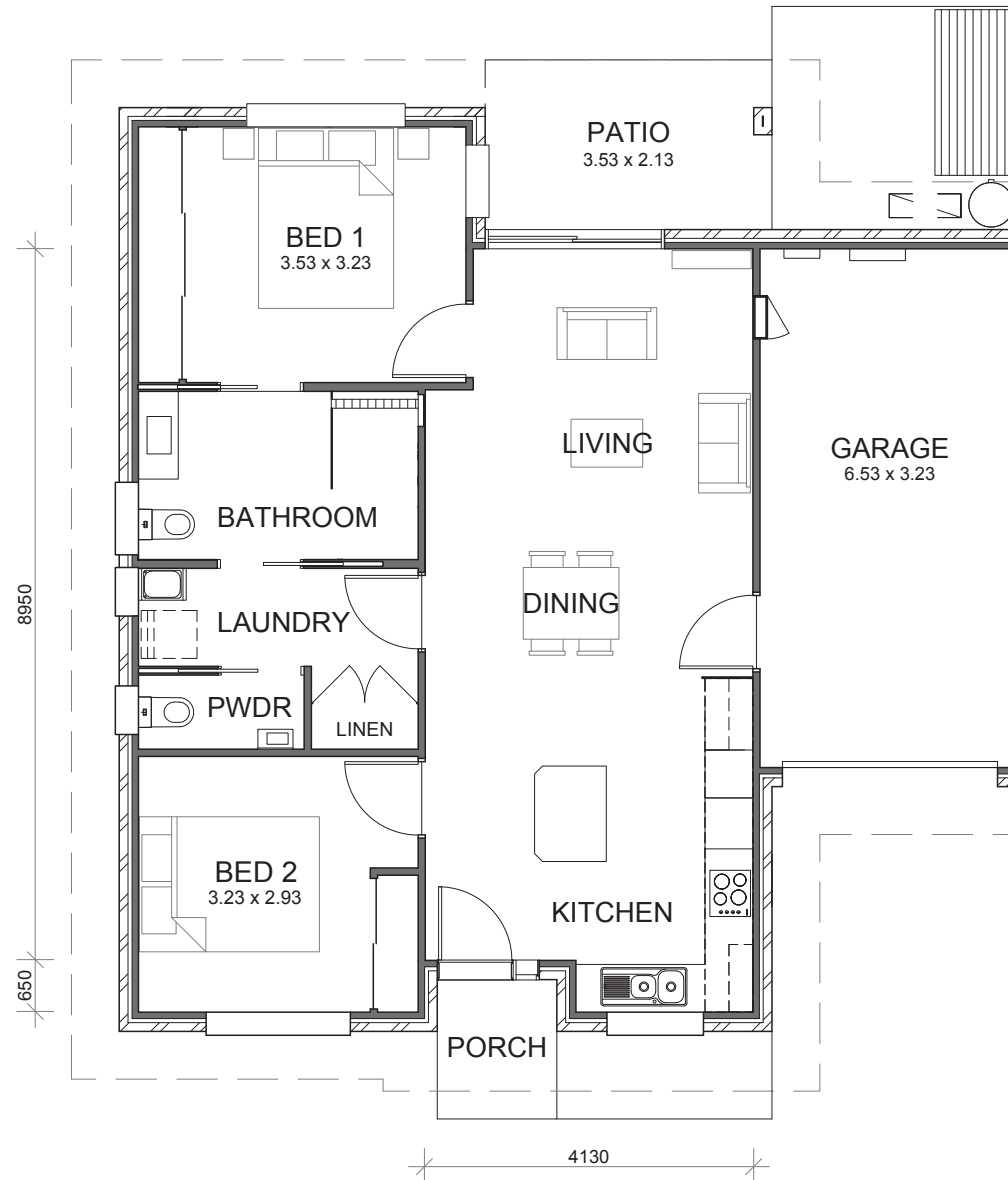

TALLOWWOOD

OAK TREE
RETIREMENT VILLAGES

| GUNNEDAH |

2 1.5 1

AREA TOTAL

122m²

Call 1300 367 155
oaktreegrup.com.au

Disclaimer: These plans are for marketing purposes only and whilst are generally typical of the villa layout, some minor variations may apply. Final layout is subject to detailed input from service consultants and authorities. Furniture shown in plans not included. External fixtures may differ from this plan. Total area is indicative only as measured to external face wall.