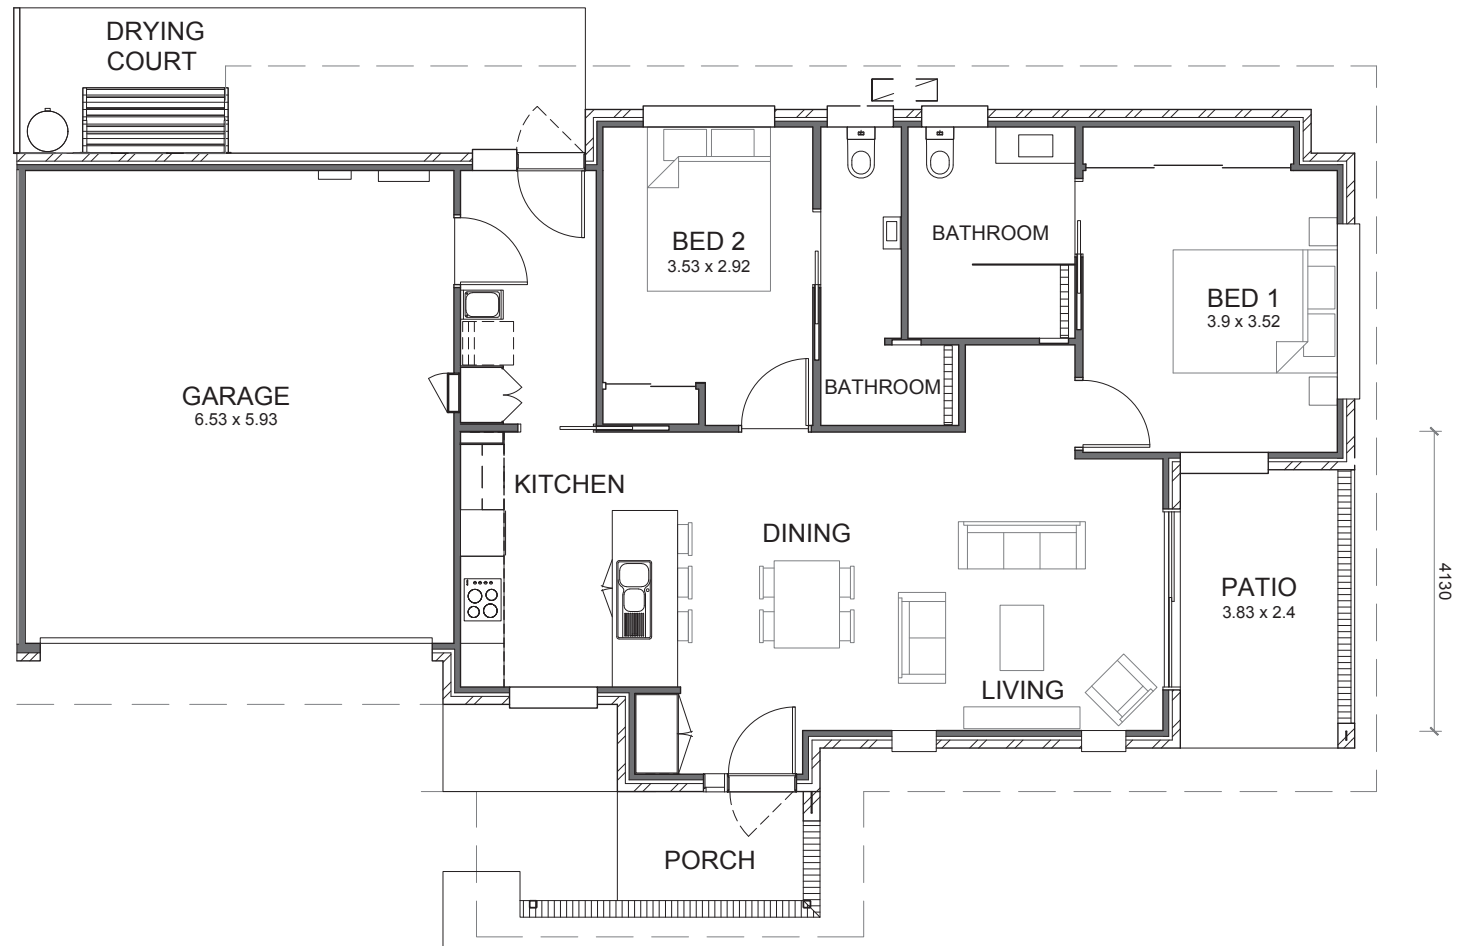

MORRISEY

OAK TREE

RETIREMENT VILLAGES

| DUBBO |

AREA TOTAL

155.5m²

Call 1300 367 155
oaktreegroup.com.au

Disclaimer: These plans are for marketing purposes only and whilst are generally typical of the villa layout, some minor variations may apply. Final layout is subject to detailed input from service consultants and authorities. Furniture shown in plans not included. External fixtures may differ from this plan. Total area is indicative only as measured to external face wall.