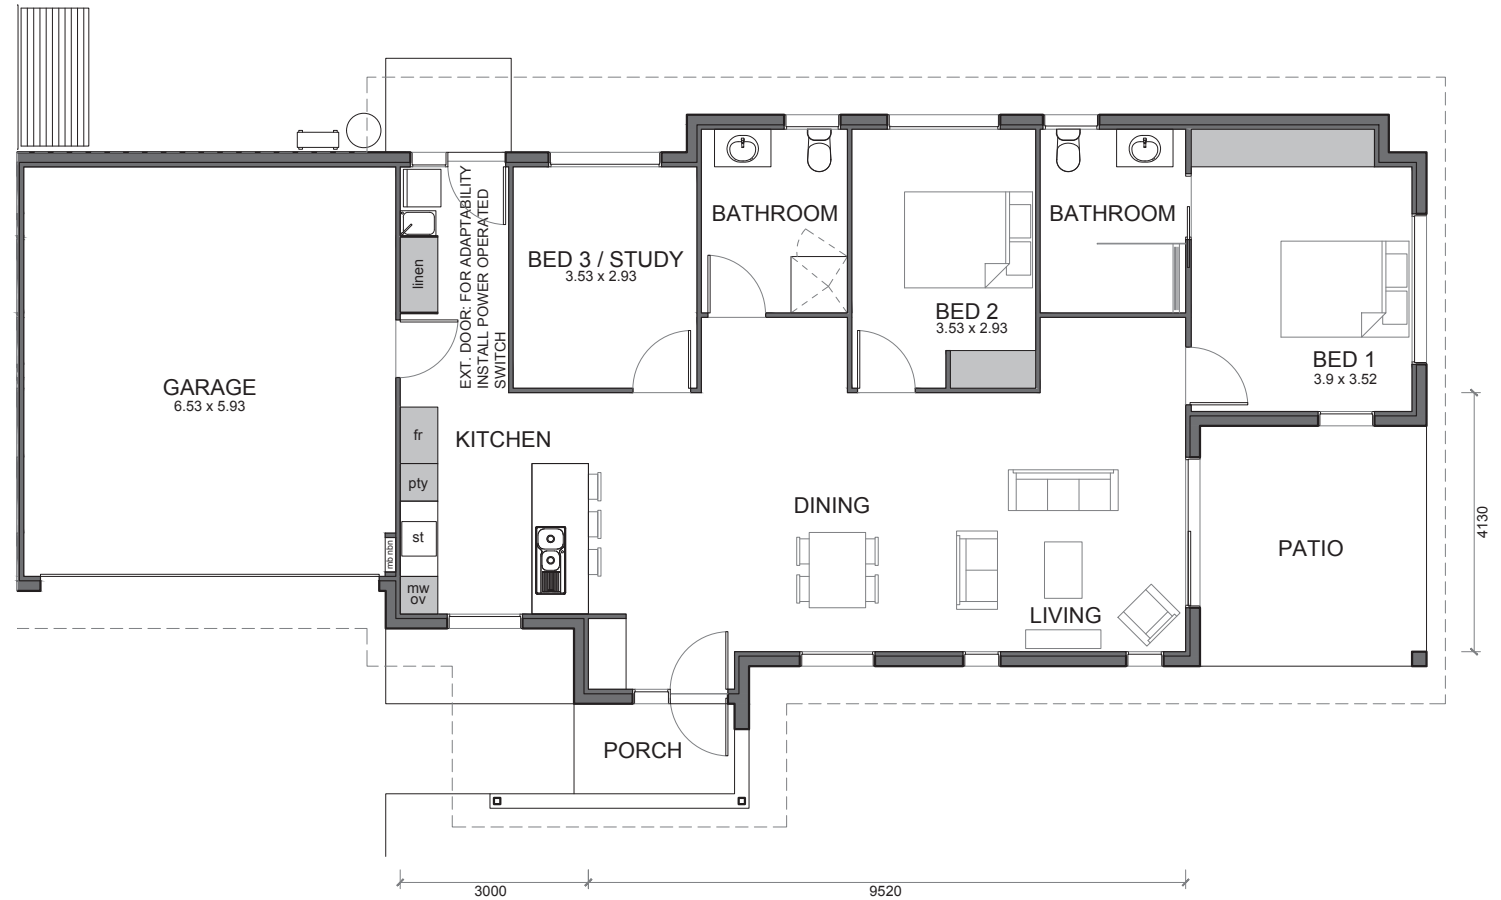

## OAK TREE

RETIREMENT VILLAGES

| DUBBO |

3

2

2

AREA TOTAL

189m<sup>2</sup>

Call 1300 367 155  
[oaktreegrup.com.au](http://oaktreegrup.com.au)

Disclaimer: These plans are for marketing purposes only and whilst are generally typical of the villa layout, some minor variations may apply. Final layout is subject to detailed input from service consultants and authorities. Furniture shown in plans not included. External fixtures may differ from this plan. Total area is indicative only as measured to external face wall.