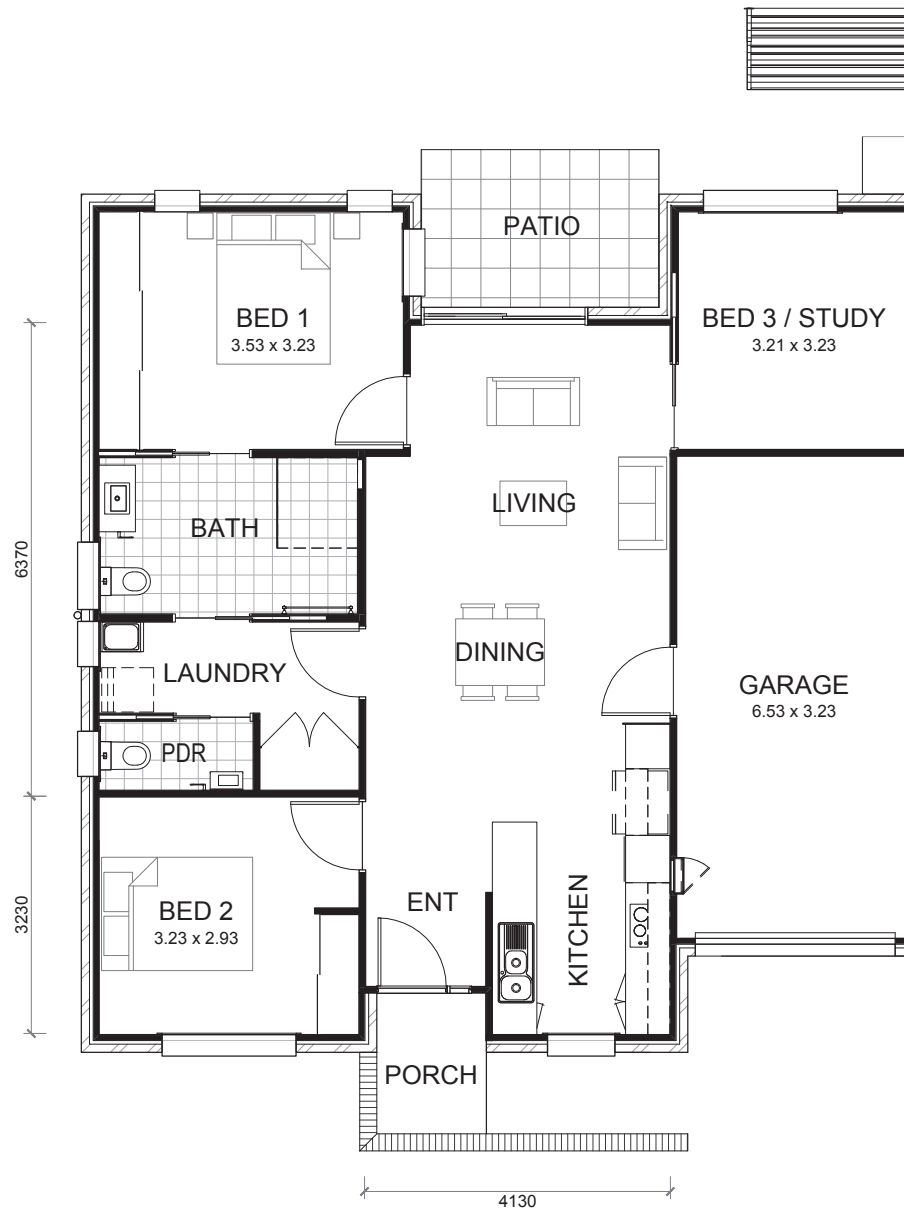

WINTON

OAK TREE
RETIREMENT VILLAGES

| DUBBO |

3 1.5 1

AREA TOTAL

132m²

Call 1300 367 155
oaktreegrup.com.au

Disclaimer: These plans are for marketing purposes only and whilst are generally typical of the villa layout, some minor variations may apply. Final layout is subject to detailed input from service consultants and authorities. Furniture shown in plans not included. External fixtures may differ from this plan. Total area is indicative only as measured to external face wall.