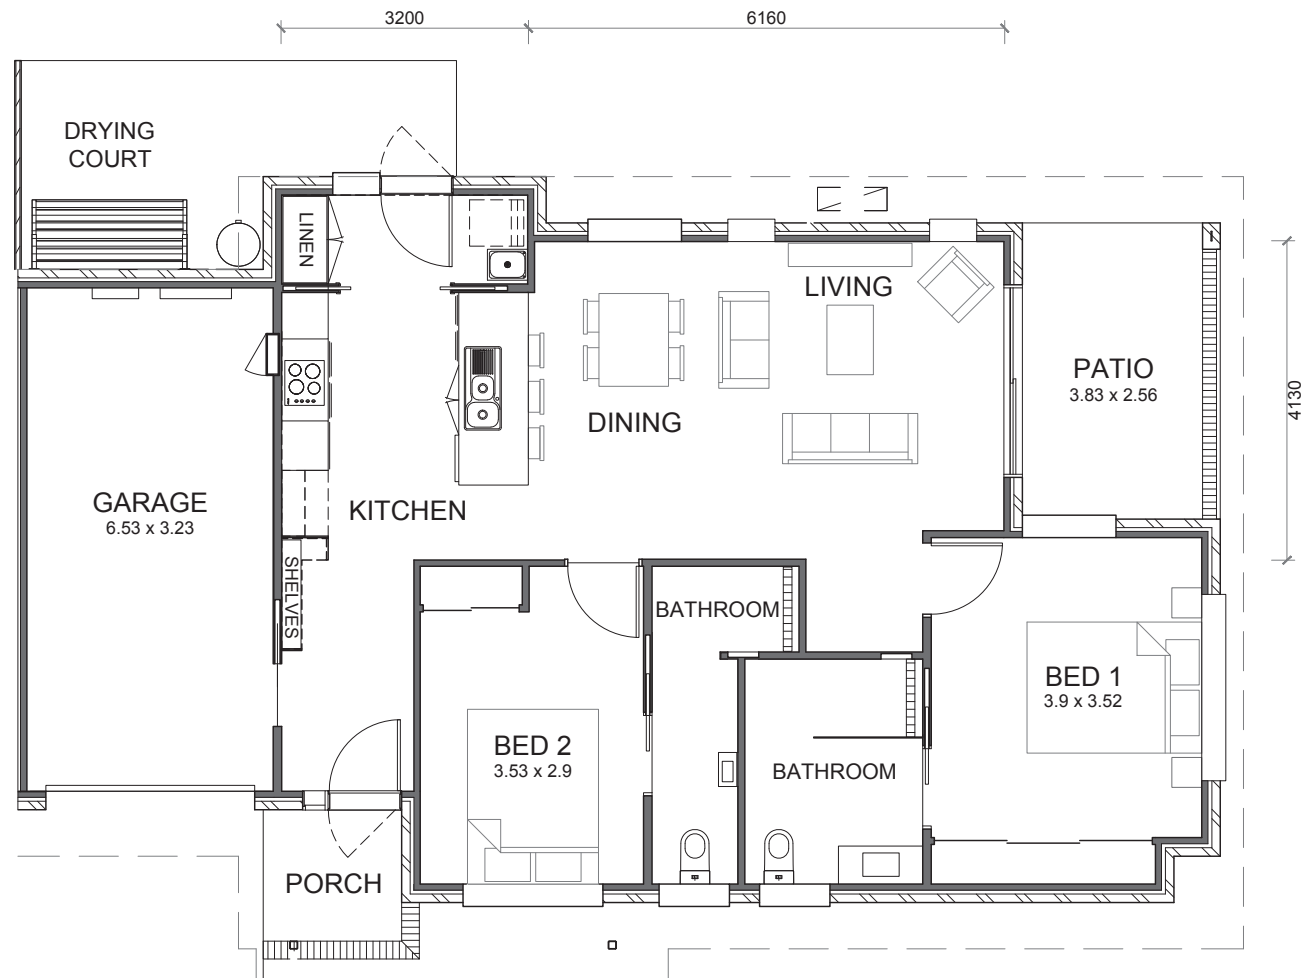

BRENNAN

OAK TREE

RETIREMENT VILLAGES

| DUBBO |

AREA TOTAL

134.5m²

Call 1300 367 155
oaktreegrup.com.au

Disclaimer: These plans are for marketing purposes only and whilst are generally typical of the villa layout, some minor variations may apply. Final layout is subject to detailed input from service consultants and authorities. Furniture shown in plans not included. External fixtures may differ from this plan. Total area is indicative only as measured to external face wall.