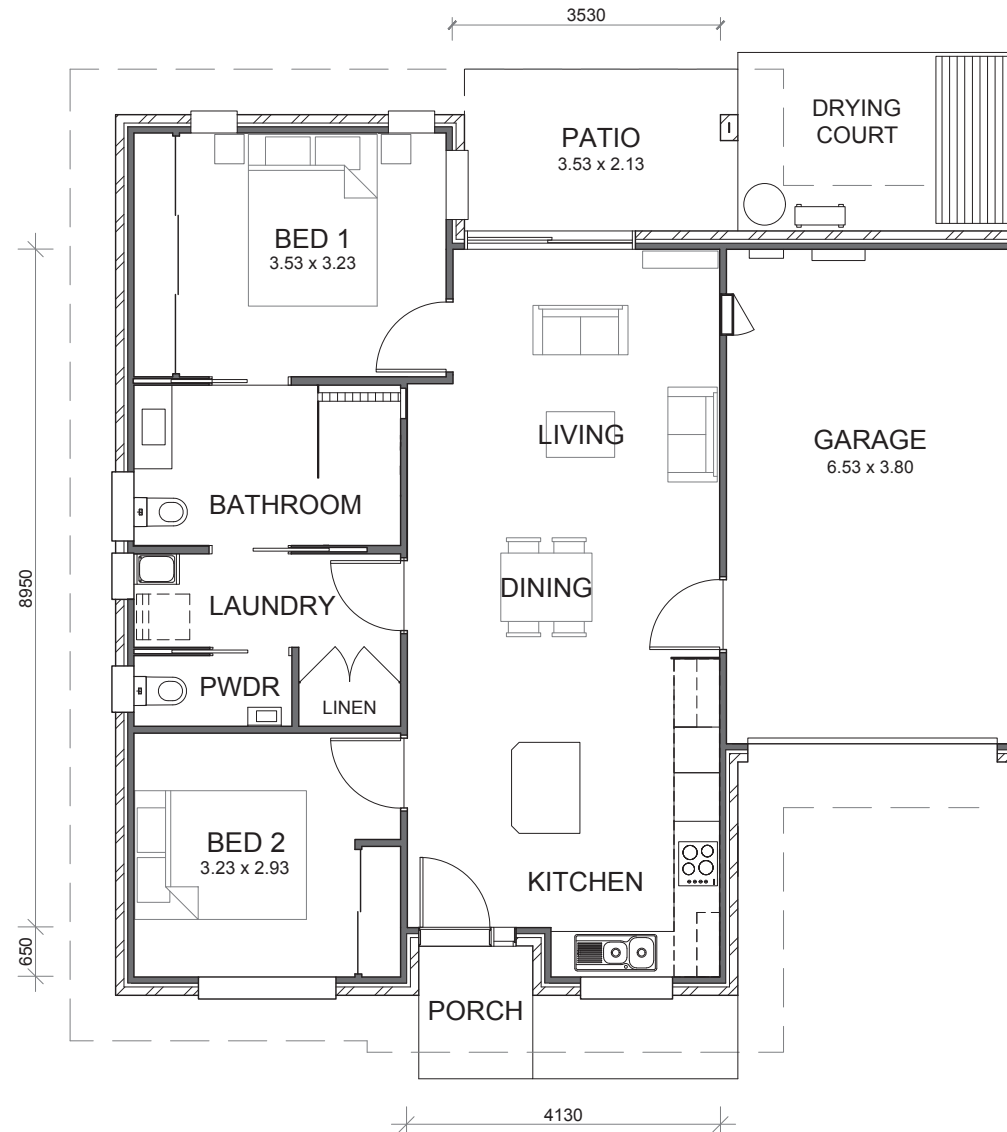

ASTON PLUS

OAK TREE

RETIREMENT VILLAGES

| DUBBO |

AREA TOTAL

123.5m²

Call 1300 367 155
oaktreeretirement.com.au

Disclaimer: These plans are for marketing purposes only and whilst are generally typical of the villa layout, some minor variations may apply. Final layout is subject to detailed input from service consultants and authorities. Furniture shown in plans not included. External fixtures may differ from this plan. Total area is indicative only as measured to external face wall.