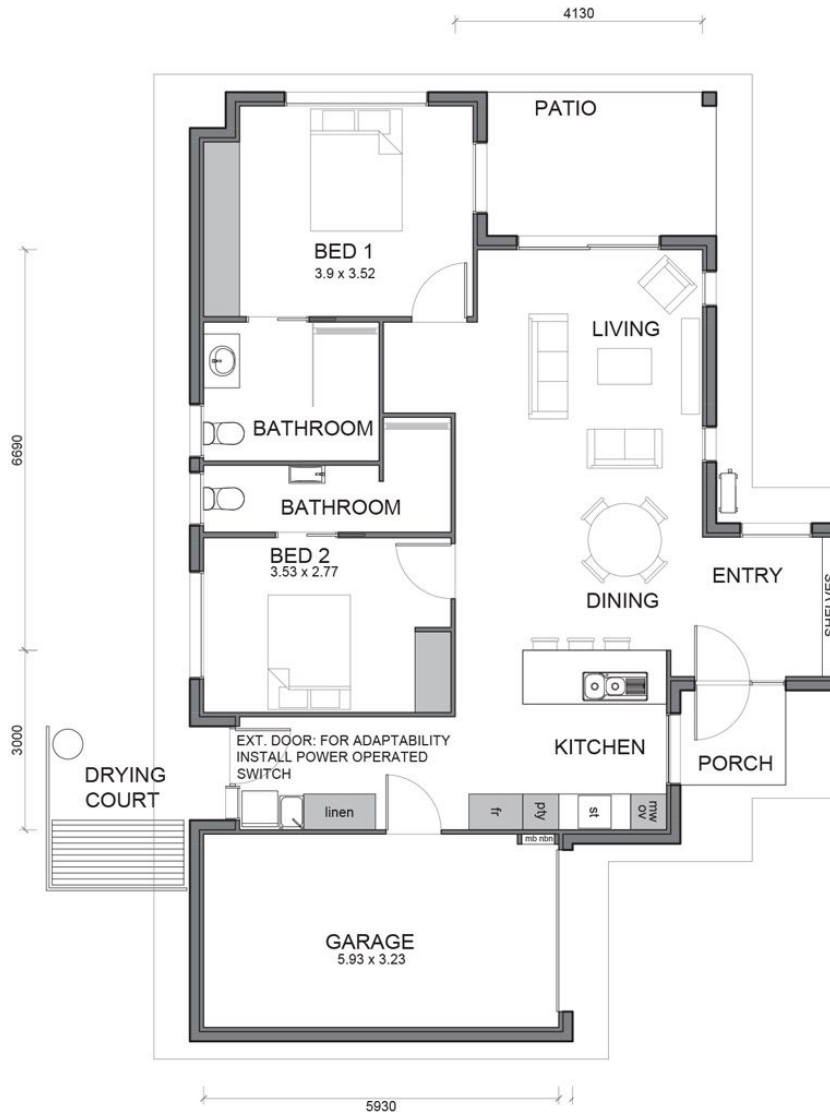

LAWSON

Total Area 137.5 m²

Disclaimer: These plans are for marketing purposes only and whilst are generally typical of the villa layout, some minor variations may apply.

Final layout is subject to detailed input from service consultants and authorities.

Dimensions are to the interior wall frames face. Furniture not included.

The drying court arrangement and external fixtures may differ from this plan as indicated.